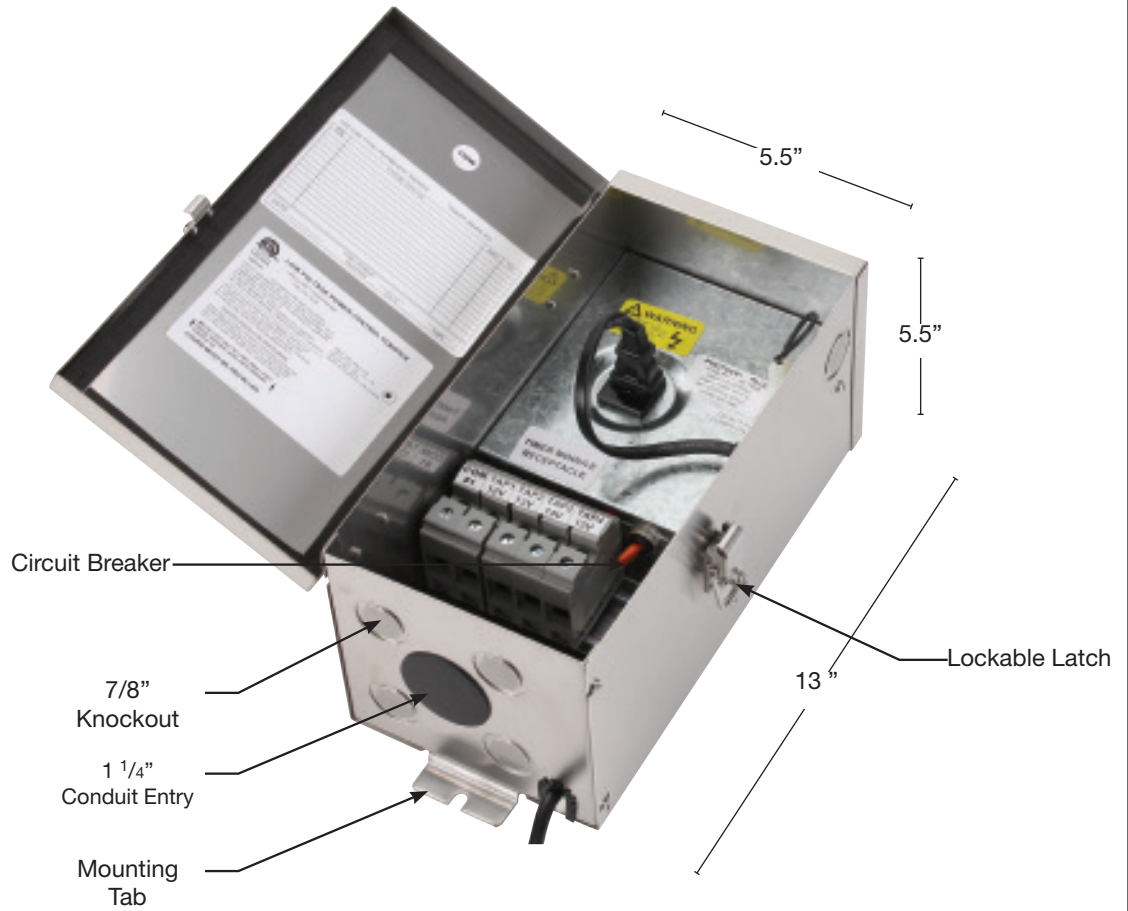

**NIGHTPOWER** BY **SPJ LIGHTING**  
**TRANSFORMERS**  
**ON DUTY**

Precise Power & Control

MODEL: **FB-300-120M12**  
 MATERIAL: **Stainless Steel**  
 FINISH SHOWN: **Stainless Steel**  
 INPUT: **120V**  
 OUTPUT: **12-15V**  
 WATTAGE: **300**  
 CIRCUIT: **1**

- Stainless steel nema style rain-tight keyhole mount enclosure
- large wiring voltage tap lugs
- complete wiring instructions
- Timer, 24 hour removable
- photocell, field install
- 6' outdoor line cord
- low voltage circuit breaker. one breaker protecting each output circuit
- ETL 1838
- LIFETIME warranty