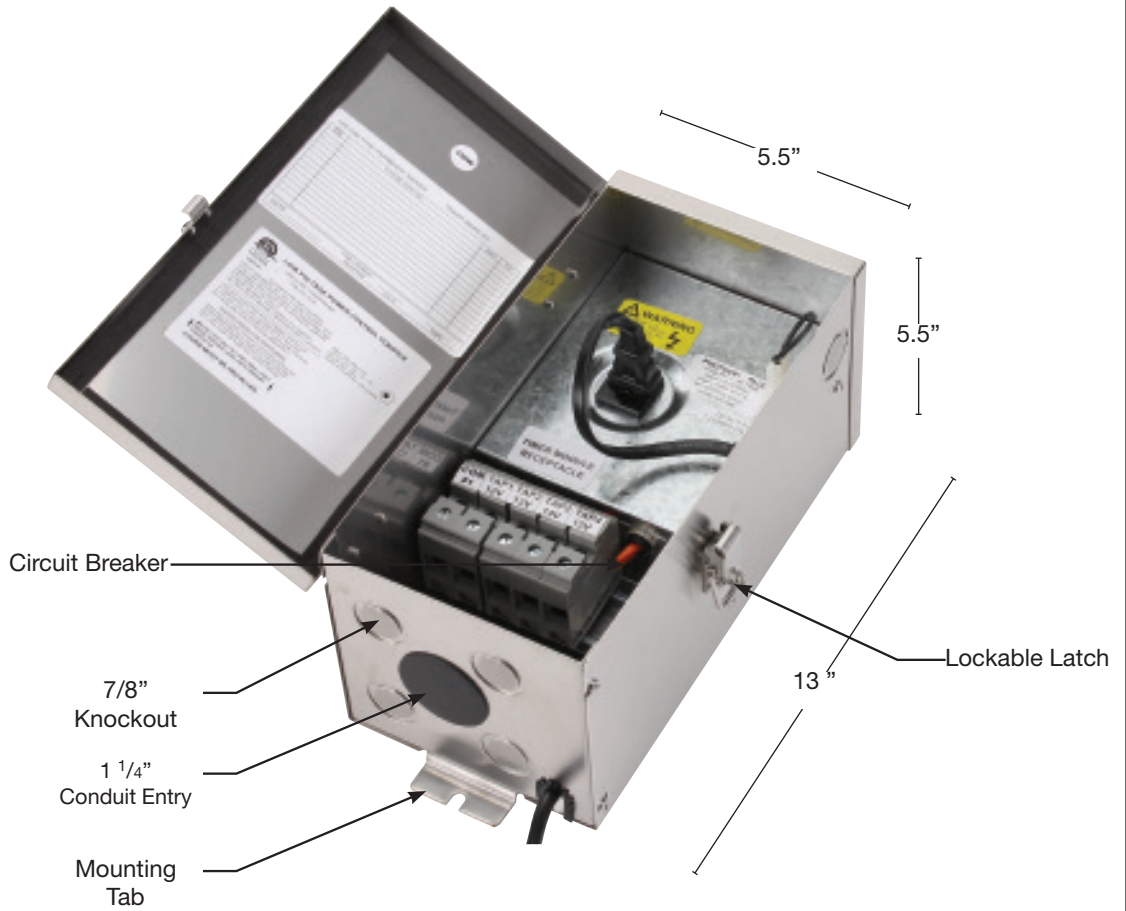

NIGHTPOWER BY **SPJ LIGHTING**
TRANSFORMERS
ON DUTY

Precise Power & Control

MODEL: **FB-150-120M12**
 MATERIAL: **Stainless Steel**
 FINISH SHOWN: **Stainless Steel**
 INPUT: **120V**
 OUTPUT: **12-15V**
 WATTAGE: **150**
 CURCUIT: **1**

- Stainless steel nema style rain-tight keyhole mount enclosure
- large wiring voltage tap lugs
- complete wiring instructions
- Timer, 24 hour removable
- photocell, field install
- 6' outdoor line cord
- low voltage circuit breaker. one breaker protecting each output circuit
- ETL 1838
- LIFETIME warranty