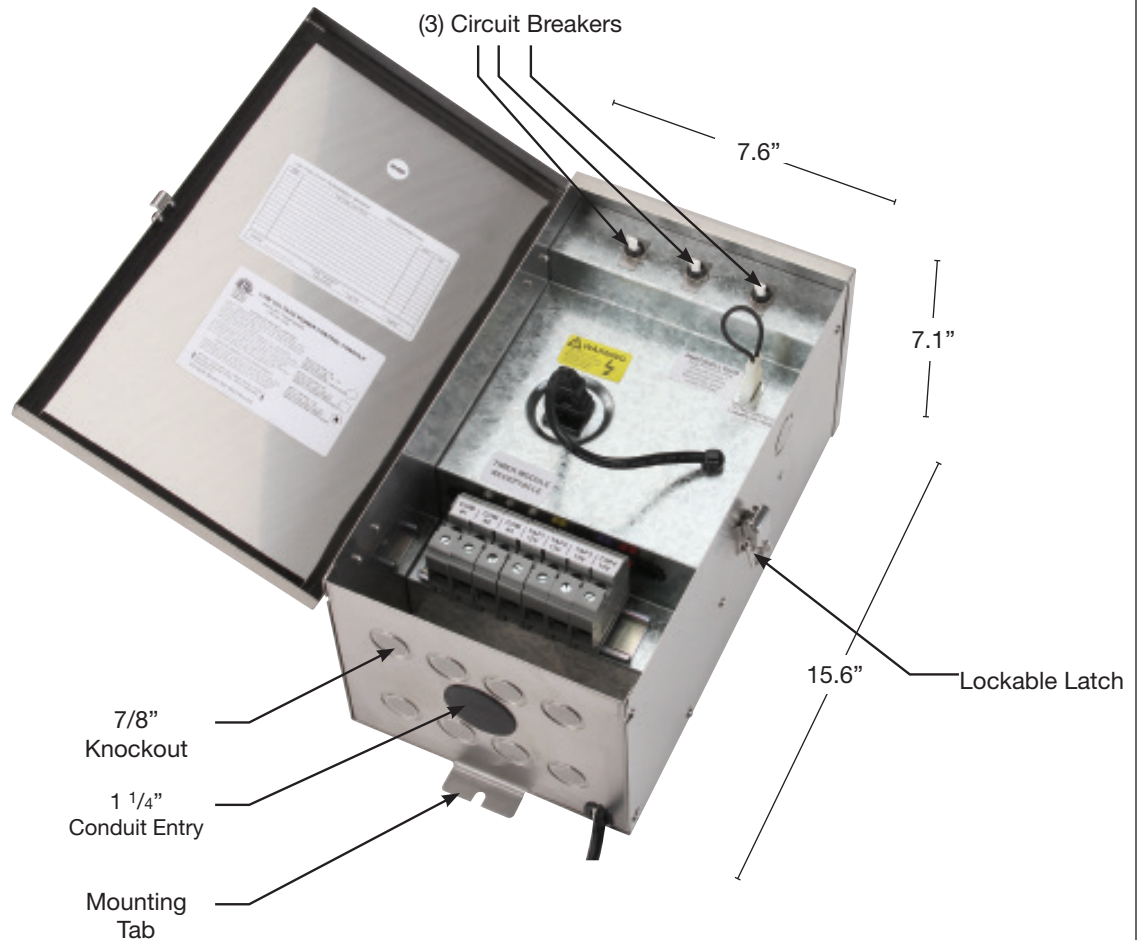

**NIGHTPOWER** BY **SPJ LIGHTING**  
**TRANSFORMERS**  
**ON DUTY**

Precise Power & Control

MODEL: **FB-1200-120M12**  
 MATERIAL: **Stainless Steel**  
 FINISH SHOWN: **Stainless Steel**  
 INPUT: **120V**  
 OUTPUT: **12-15V**  
 WATTAGE: **1200**  
 CIRCUIT: **4**

- Stainless steel nema style rain-tight keyhole mount enclosure
- large wiring voltage tap lugs
- complete wiring instructions
- Timer, 24 hour removable
- photocell, field install
- 6' outdoor line cord
- low voltage circuit breaker, one breaker protecting each output circuit
- ETL 1838
- LIFETIME warranty