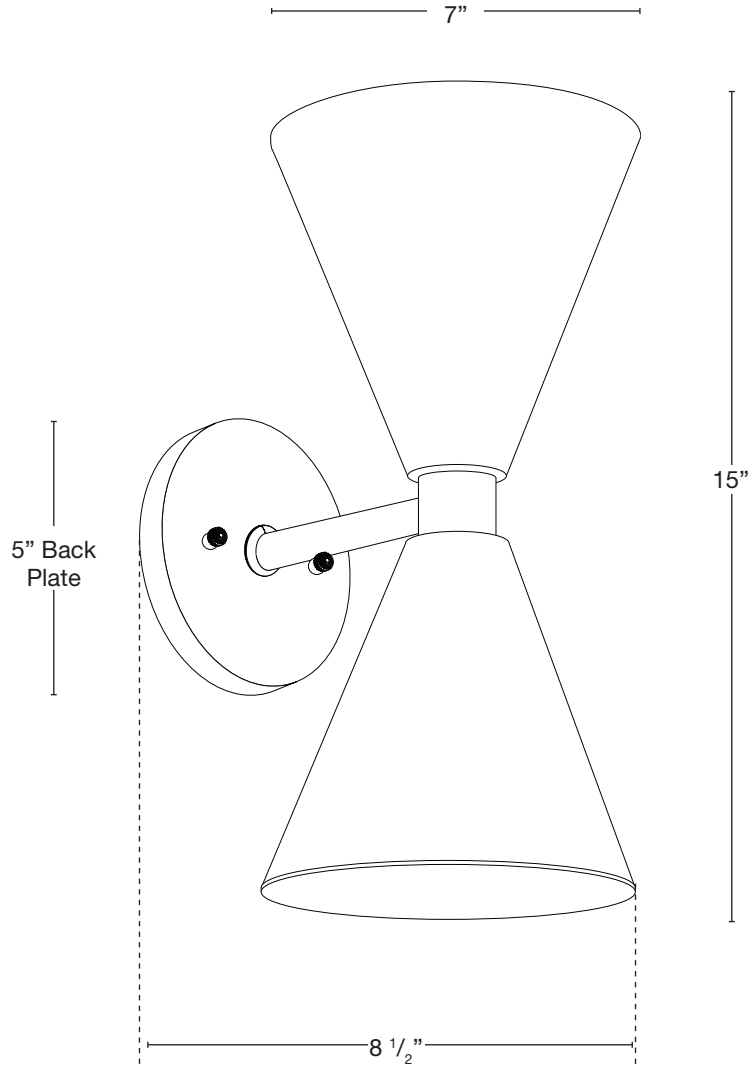

ELECTRICAL

☐ 12V	☐ 120V

Wet Listed

Ordering Example

Customer Approval

Date

FAIRWAY-PVDS-6W-27K-120V