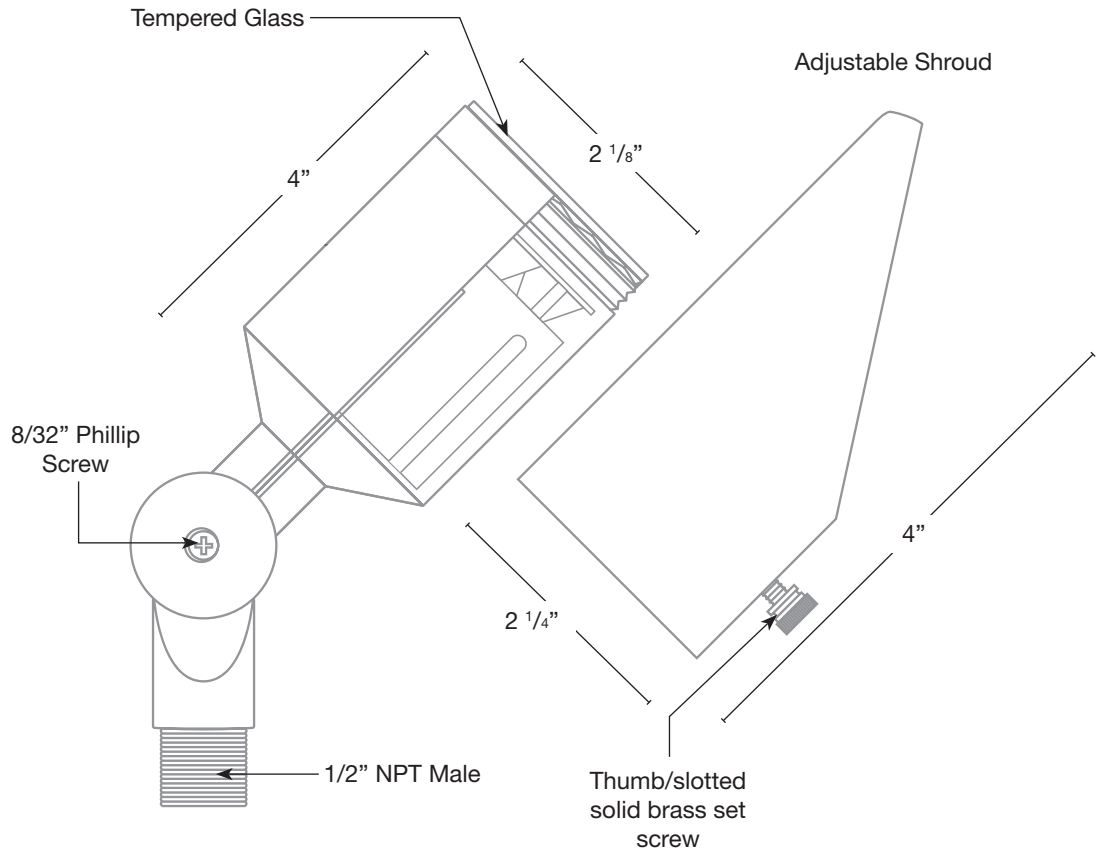

MODEL: **ALPHA**
 MATERIAL: **Solid Brass**
 FINISH SHOWN: **Black**
 ELECTRICAL: **12-15v**
 WATTAGE: **8W**
 ENGINE: **FB-8W-TA16-LED**
 LUMENS: **580**
 MOUNTING: **1/2" NPT. Dual Fin Spike Included**

Custom options are available

ELECTRICAL

- 12-15V
- 120V

OPTICS

- SPOT 19d
- FLOOD 38d
- WIDE FLOOD 54d
- WIDE ANGLE FLOOD 120d

Wet Listed

| Ordering Example | Customer Approval | Date |
|-----------------------|-------------------|------|
| ALPHA-B-8W-27K-12-15V | | |