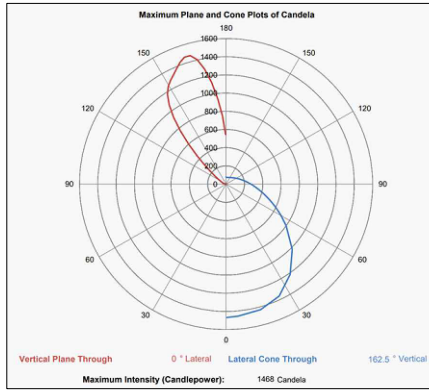

ITEM	UL-B
COLOR TEMPERATURE	4000K
FIXTURE POWER	2W
FIXTURE FLUX	104LM
EFFICACY	79.6LM/W
LMAX	207CD

ITEM	UL-B
COLOR TEMPERATURE	4000K
FIXTURE POWER	6W
FIXTURE FLUX	199LM
EFFICACY	83.5LM/W
LMAX	399CD

ITEM	UL-B
COLOR TEMPERATURE	4000K
FIXTURE POWER	8W
FIXTURE FLUX	350LM
EFFICACY	79.6LM/W
LMAX	702CD

ITEM	UL-B
COLOR TEMPERATURE	4000K
FIXTURE POWER	16W
FIXTURE FLUX	732LM
EFFICACY	79.6LM/W
LMAX	1468CD

SPJ LIGHTING Inc.
ARCHITECTURAL LANDSCAPE & OUTDOOR LIGHTING

PLAN TYPE	PHOTOMETRICS PLOT	DATE	6/11/21	FILE NO.	PH-ST-UL-B2	SHEET	4
	PRODUCT	UL-B	SCALE	NTS	DRAWN BY:	C.P.	OF
	PROJECT NAME		PC. NO.		QC ITEM NO.		4