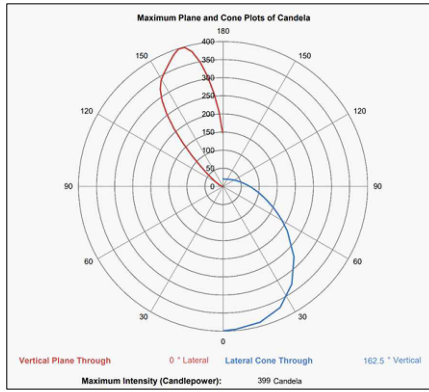

ITEM	UL-B
COLOR TEMPERATURE	4000K
FIXTURE POWER	2W
FIXTURE FLUX	104LM
EFFICACY	79.6LM/W
LMAX	207CD

ITEM	UL-B
COLOR TEMPERATURE	4000K
FIXTURE POWER	6W
FIXTURE FLUX	199LM
EFFICACY	83.5LM/W
LMAX	399CD

ITEM	UL-B
COLOR TEMPERATURE	4000K
FIXTURE POWER	8W
FIXTURE FLUX	350LM
EFFICACY	79.6LM/W
LMAX	702CD

ITEM	UL-B
COLOR TEMPERATURE	4000K
FIXTURE POWER	16W
FIXTURE FLUX	732LM
EFFICACY	79.6LM/W
LMAX	1468CD

SPJ LIGHTING Inc.
ARCHITECTURAL LANDSCAPE & OUTDOOR LIGHTING

PLAN TYPE	PHOTOMETRICS PLOT	DATE	6/11/21	FILE NO.	PH-ST-UL-B2	SHEET	4
	PRODUCT	UL-B	SCALE	NTS	DRAWN BY:	C.P.	OF
	PROJECT NAME		PC. NO.		QC ITEM NO.		4