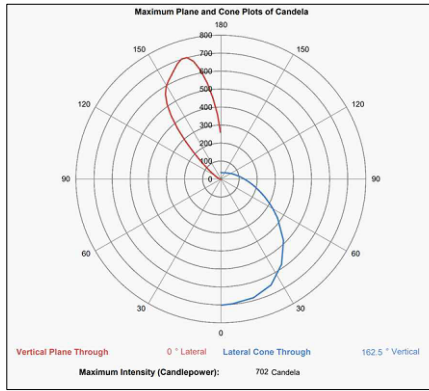

ITEM	UL-B
COLOR TEMPERATURE	4000K
FIXTURE POWER	2W
FIXTURE FLUX	104LM
EFFICACY	79.6LM/W
LMAX	207CD

ITEM	UL-B
COLOR TEMPERATURE	4000K
FIXTURE POWER	6W
FIXTURE FLUX	199LM
EFFICACY	83.5LM/W
LMAX	399CD

ITEM	UL-B
COLOR TEMPERATURE	4000K
FIXTURE POWER	8W
FIXTURE FLUX	350LM
EFFICACY	79.6LM/W
LMAX	702CD

ITEM	UL-B
COLOR TEMPERATURE	4000K
FIXTURE POWER	16W
FIXTURE FLUX	732LM
EFFICACY	79.6LM/W
LMAX	1468CD

SPJ LIGHTING Inc.
ARCHITECTURAL LANDSCAPE & OUTDOOR LIGHTING

PLAN TYPE	PHOTOMETRICS PLOT	DATE	6/11/21	FILE NO.	PH-ST-UL-B2	SHEET	4
	PRODUCT	UL-B	SCALE	NTS	DRAWN BY:	C.P.	OF
	PROJECT NAME		PC. NO.		QC ITEM NO.		4