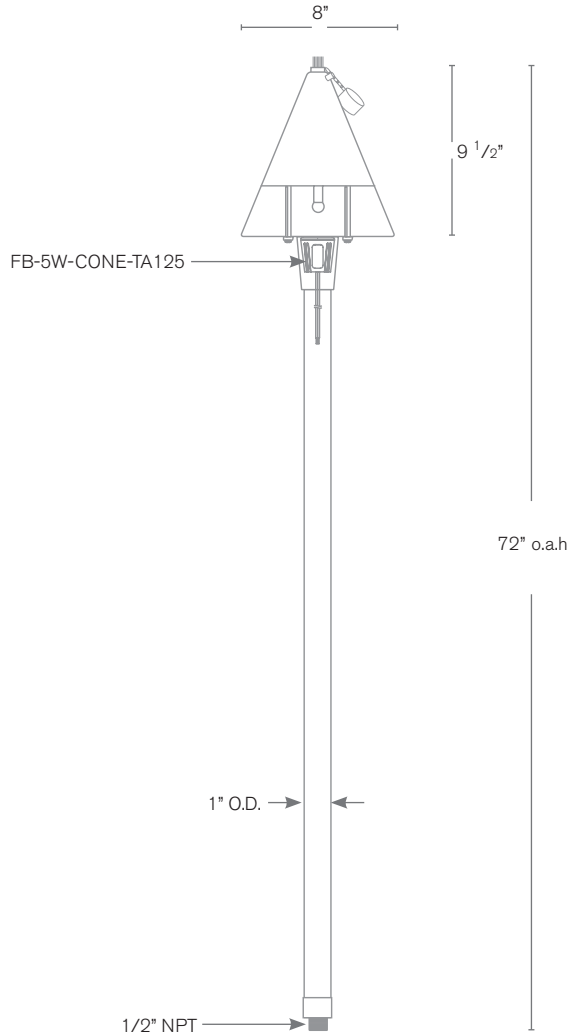

Forever Bright

SPECIFICATION FEATURES

Model: **TIKI-TORCH**
Finish: Raw Copper

- Finish:** Our naturally etched finishes will withstand the test of time. All finishes are individually treated insuring consistency. Our meticulous application results in a fixture that truly becomes "a one of a kind".
- Electrical:** Available in 8-15V
- Labels:** ETL Standard Wet Label
C-ETL

Citronella Burning Tiki Torch

DESCRIPTION

- Model#:** Tiki-Torch
- Material:** Raw Copper
- Electrical:** 8-15V
- Engine:** FB-5W-Cone-TA125
- Lumens:** 125
- Color Temp:** 2700 k
- Mounting:** 1/2" NPT. Dual Fin Spike Incl.
- LED:** Nichia

Wet Listed

ORDERING INFORMATION

Model#	Finishes	Wattage	Lumens	Color Temp.	Electrical
TIKI-TORCH	RC	5W	125	2700K	8-15V
	RC = Raw Copper	5W	125	2700K 4000K 6500K	8-15V