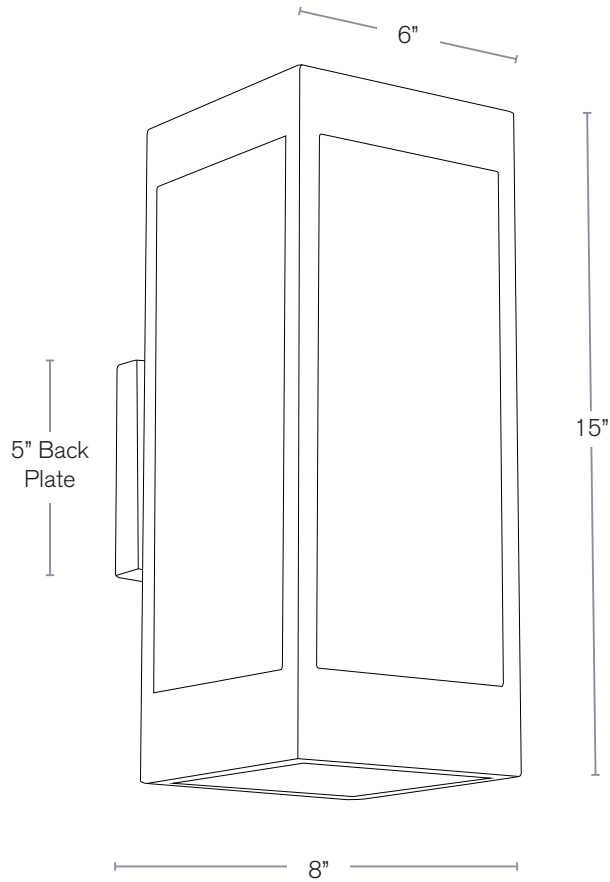

SPJ Approval			Customer Approval		

Model#	Finishes	Wattage	Lumens	Color Temp.	Electrical
THE BOYSCOUT	PVDS	6W	300	RGBW	120V
	V = Verde GM = Gun Metal M = Moss B = Black AG = Aged Brass R = Rusty MBR = Matte Bronze PVDP = PVD Polished SB = Satin Brass PVDS = PVD Satin		300	2700k RGBW Amber	12V 120V