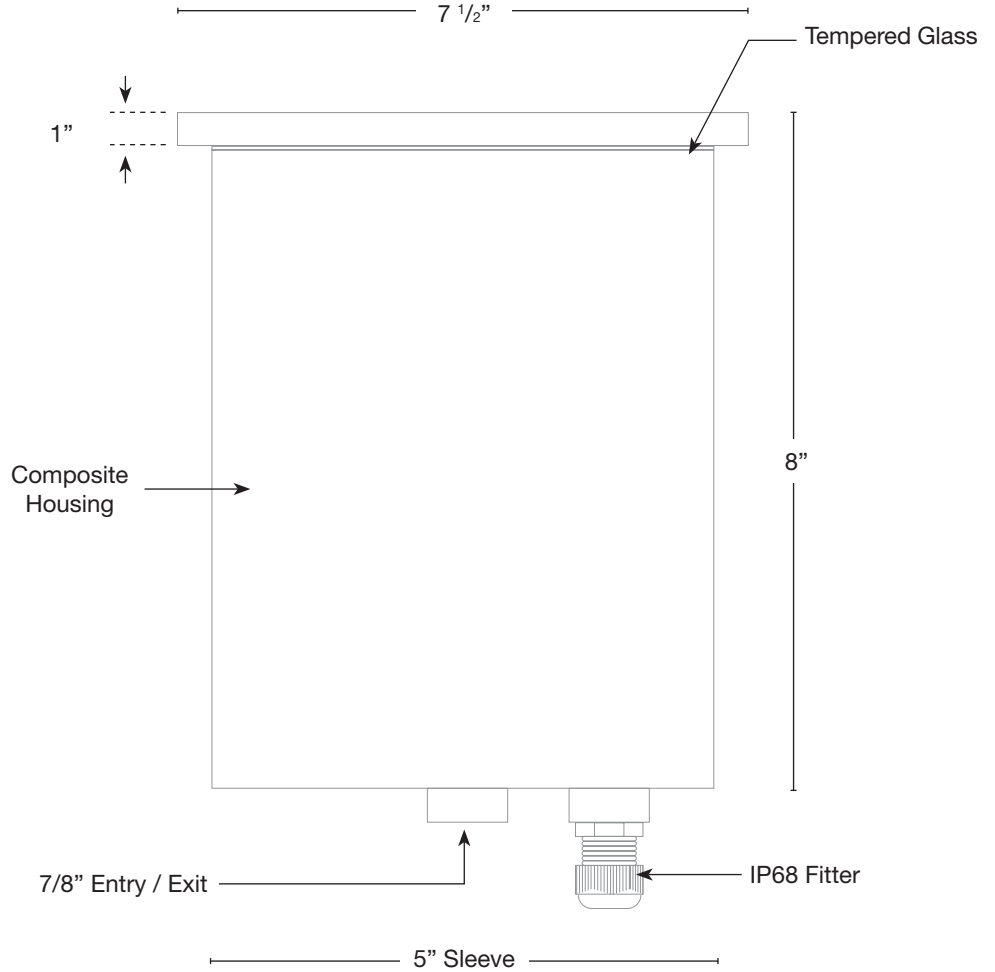

MODEL: **THE BOPPER-PLC**
 MATERIAL: **Solid Brass**
 FINISH SHOWN: **Matte Bronze**
 ELECTRICAL: **12V-15V**
 ENGINE: **SPJ-BL17-PLC**
 LUMENS: **2200 (27K)**
 MOUNTING: **In Ground**
 LED: **Nichia**

WATTAGE	LUMENS
<input type="checkbox"/> 11W	1200
<input type="checkbox"/> 20W	2200

COLOR TEMPERATURE

- 2700K
- RGBW

OPTICS

- VIRPI SPOT (STANDARD) 19d
- FLOOD 38d
- WIDE FLOOD 54d

Wet Listed

Ordering Example	Customer Approval	Date
THE-BOPPER-PLC-MBR-17W-RGBW-12V-15V		