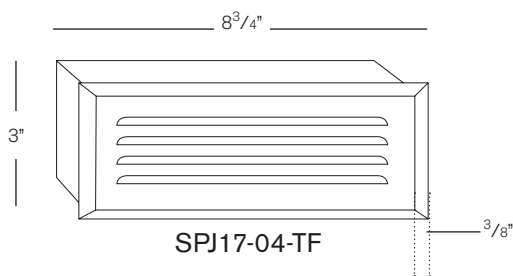

Forever Bright

SPECIFICATION FEATURES

Model: **SPJ17-04-TF**

Step Light Recessed

DESCRIPTION

Model#: SPJ17-04-TF
Lamp: 2W-FB-LED Cree XRE
Color Temp: Amber
Electrical: 9-15V, 120V, 12V

- Finish:** Our naturally etched finishes will withstand the test of time. All finishes are individually treated insuring consistency. Our meticulous application results in a fixture that truly becomes "a one of a kind".
- Trims:** Solid Brass or Copper
- Lens:** Opal white UV rated or clear sandblasted
- Housing:** Solid brass
- Electrical:** Available in 9v-15v, 12v & 120v
- Labels:** ETL Standard Wet Label
C-ETL