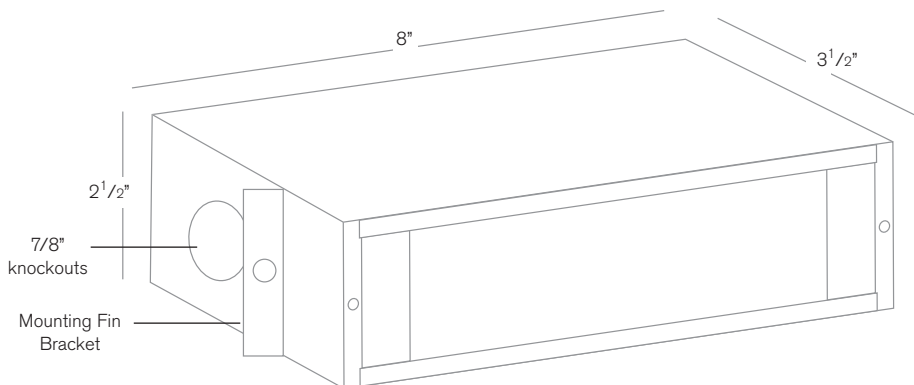

Turtle Friendly

ORDERING INFORMATION

Model#	Finishes	Color Temp.	Electrical
SPJ17-04-TF	V	Amber	9-15V
SPJ17-04-TF	V = Verde M = Moss AG = Aged Brass MBR = Matte Bronze SB = Satin Brass GM = Gun Metal B = Black R = Rusty PVDP = PVD Polished PVDS = PVD Satin	2700K 4000K 6500K Amber	9-15V 12V 120V