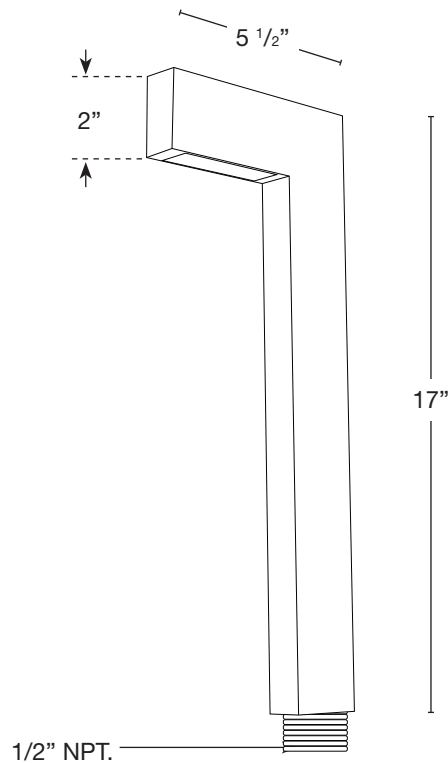

ELECTRICAL

- ☐ 12V   ☐ 120V

Wet Listed

Ordering Example

Customer Approval

Date

SPJMJN-17PL-B-3W-27K-12V