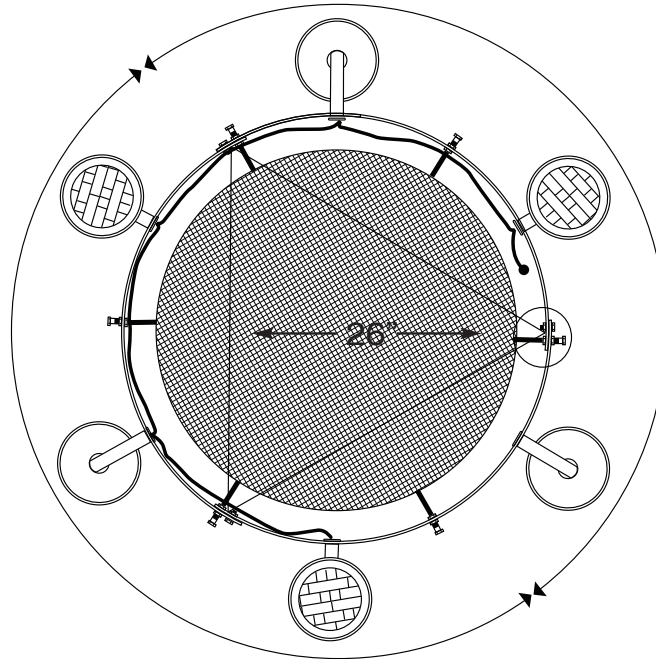

SPJ - RGD - SUPERNOVA

ADJUSTABLE TREE RING - 26" - 31"

Anchor Screws
Padded Nut

MODEL: SPJ - RGD - Super Nova
Adjustable Tree Ring
(6) LIGHT UP/DOWN
(3) UP-FB- 5W LED
5000K - MBR - 10 Degree Optic

(3) DOWN- 5W LED - Brass
5000K - MBR - 45 Degree Optic
Brown wire / leads