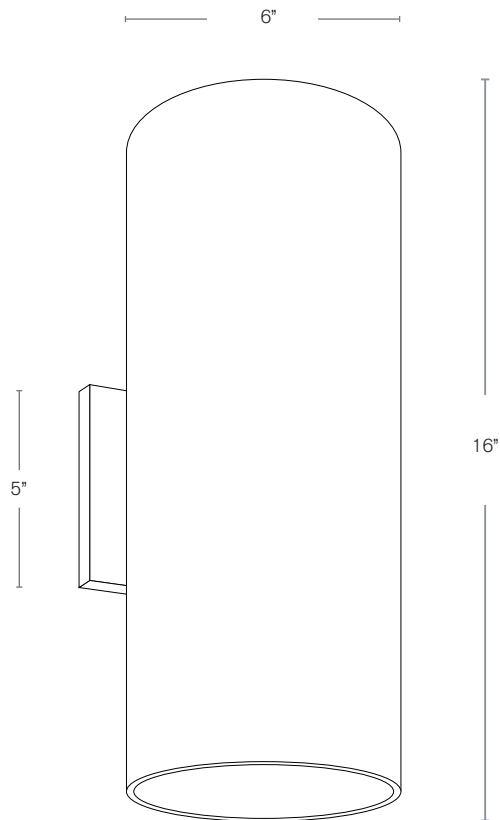

## SPECIFICATION FEATURES

Model: **SPJ-LD6**  
Finish: PVD Polished

- Finish:** Our naturally etched finishes will withstand the test of time. All finishes are individually treated insuring consistency. Our meticulous application results in a fixture that truly becomes "a one of a kind".
- Electrical:** Available in 120V
- Labels:** ETL Standard Wet Label  
C-ETL

### DESCRIPTION

- Model#:** SPJ LD6
- Material:** Solid Brass
- Finish:** PVD Polished
- Electrical:** 120V
- Lumens:** 300
- Color Temp:** 2700 k

Wet Listed