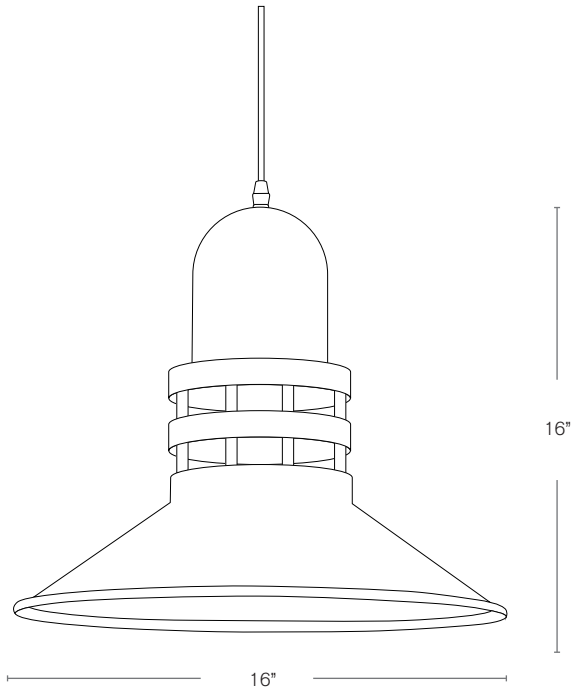

Forever Bright

SPECIFICATION FEATURES

Model: **SPJ-CP-16**

- Finish:** Our naturally etched finishes will withstand the test of time. All finishes are individually treated insuring consistency. Our meticulous application results in a fixture that truly becomes "a one of a kind".
- Electrical:** Available in 12V or 120V
- Labels:** ETL Standard Wet Label
C-ETL

RLM

DESCRIPTION

- Model#:** SPJ-CP-16
- Finish:** Polished Brass
- Material:** Solid Brass
- Electrical:** 12V or 120V
- Engine:** Specify
- Lumens:** Specify
- Color Temp:** Specify
- Mounting:** Hanging