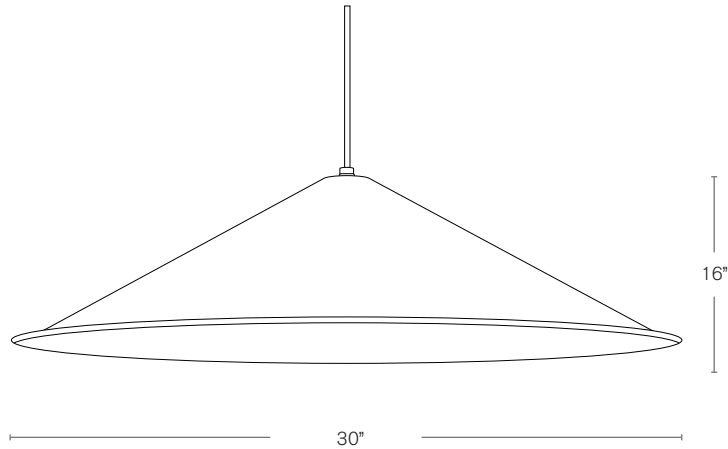

Lumen Packages Available!

Wet Listed

ORDERING INFORMATION

Model#	Finishes	Lumens	Color Temp.	Electrical
SPJ -8130-PM	PC	Specify	Specify	120V
SPJ -8130-PM	V = Verde M = Moss AG = Aged Brass MBR = Matte Bronze SB = Satin Brass GM = Gun Metal B = Black R = Rusty PVDP = PVD Polished PC = Polished Copper	105 125	2700K 4000K 5000K	12V 120V