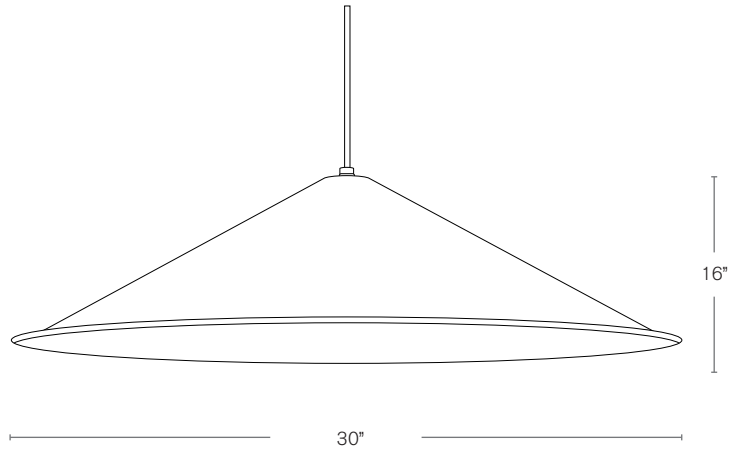

Wet Listed

ORDERING INFORMATION

Model#	Finishes	Lumens	Color Temp.	Electrical
SPJ -8130-PM	PVDS	Specify	Specify	120V
SPJ -8130-PM	V = Verde M = Moss AG = Aged Brass MBR = Matte Bronze SB = Satin Brass GM = Gun Metal B = Black R = Rusty PVDP = PVD Polished PAL = Galvanized	105 125	2700K 4000K 5000K	12V 120V