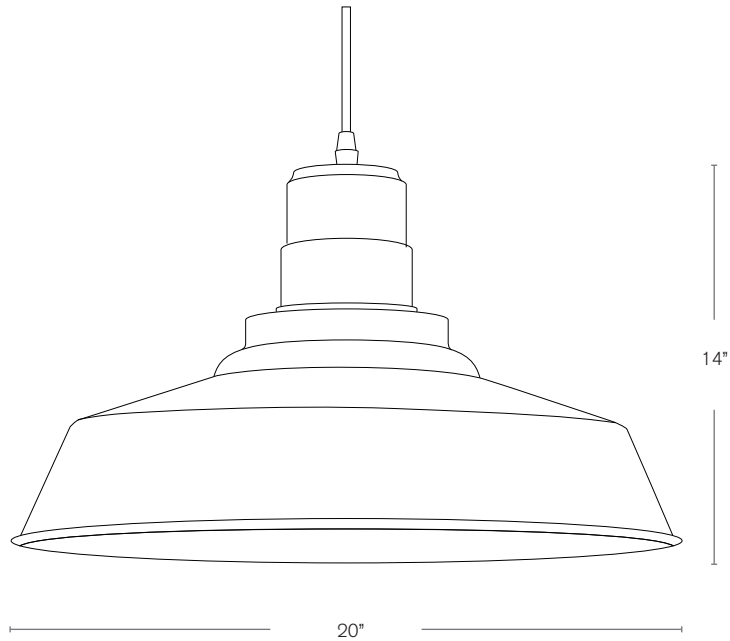

Wet Listed

ORDERING INFORMATION

Model#	Finishes	Lumens	Color Temp.	Electrical
SPJ -8120-PM	POWDERCOAT BLACK	Specify	Specify	120V
SPJ -8120-PM	V = Verde M = Moss AG = Aged Brass MBR = Matte Bronze SB = Satin Brass GM = Gun Metal B = Black R = Rusty PVDP = PVD Polished PAL = Galvanized	105 125	2700K 4000K 5000K	12V 120V