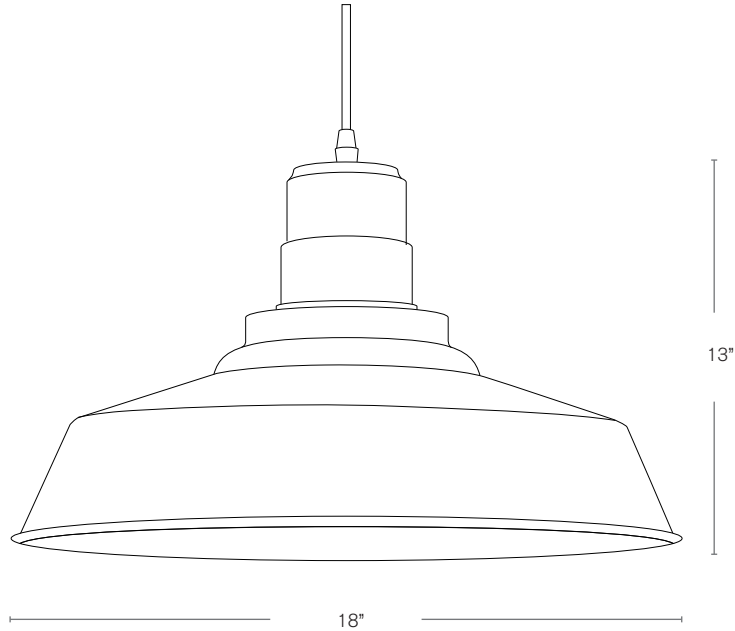

Forever Bright

SPECIFICATION FEATURES

Model: **SPJ -8118-PM**

- Finish:** Our naturally etched finishes will withstand the test of time. All finishes are individually treated insuring consistency. Our meticulous application results in a fixture that truly becomes "a one of a kind".
- Electrical:** Available in 12V or 120V
- Labels:** ETL Standard Wet Label
C-ETL

RLM

DESCRIPTION

- Model#:** SPJ -8118-PM
- Finish:** Galvanized PAL
- Electrical:** 12V or 120V
- Engine:** Specify
- Lumens:** Specify
- Color Temp:** Specify
- Mounting:** Hanging

Lumen Packages Available!