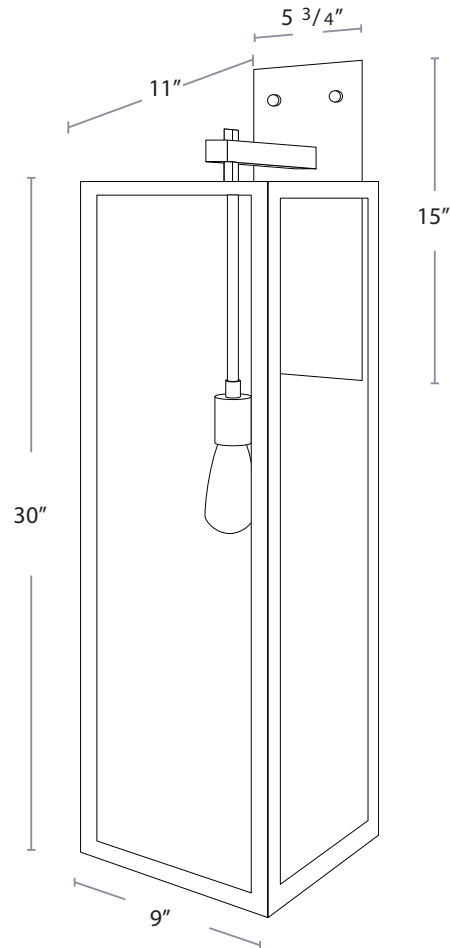

## SPECIFICATION FEATURES

Model: SPJWS-30FG  
Shown: Matte Bronze

- Finish:** Our naturally etched finishes will withstand the test of time. All finishes are individually treated insuring consistency. Our meticulous application results in a fixture that truly becomes "a one of a kind".
- Electrical:** Available in 12V, 120V
- Labels:** ETL Standard Wet Label  
C-ETL

## DESCRIPTION

- MODEL:** SPJWS-30FG
- MATERIAL:** SOLID BRASS
- FINISH:** MATTE BRONZE
- GLASS:** CLEAR SEEDY
- ELECTRICAL:** 12V, 120V
- ENGINE:** 10W
- LUMENS:** 1000
- COLOR TEMP:** 2700K
- MOUNTING:** WALL MOUNT
- LED:** NICHIA