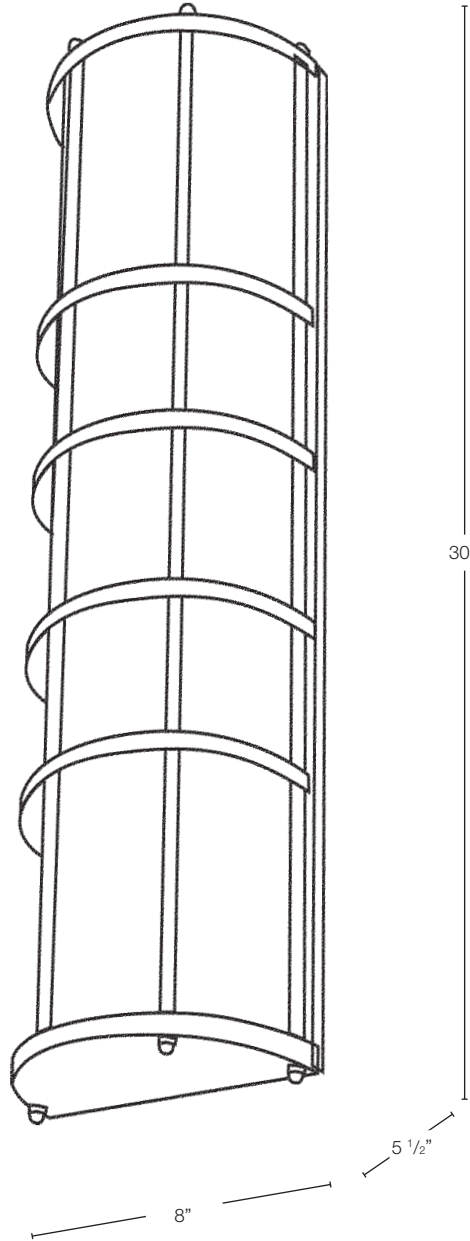

ACRYLIC

- ☐ Clear   ☐ Powder Coat Frosted
- ☐ Clear Seedy   ☐ Opaque White
- ☐ Frosted Seedy   ☐ Honey

Must Specify Wet Location

Wet Listed

Ordering Example

Customer Approval

Date

SPJ8050___-120V