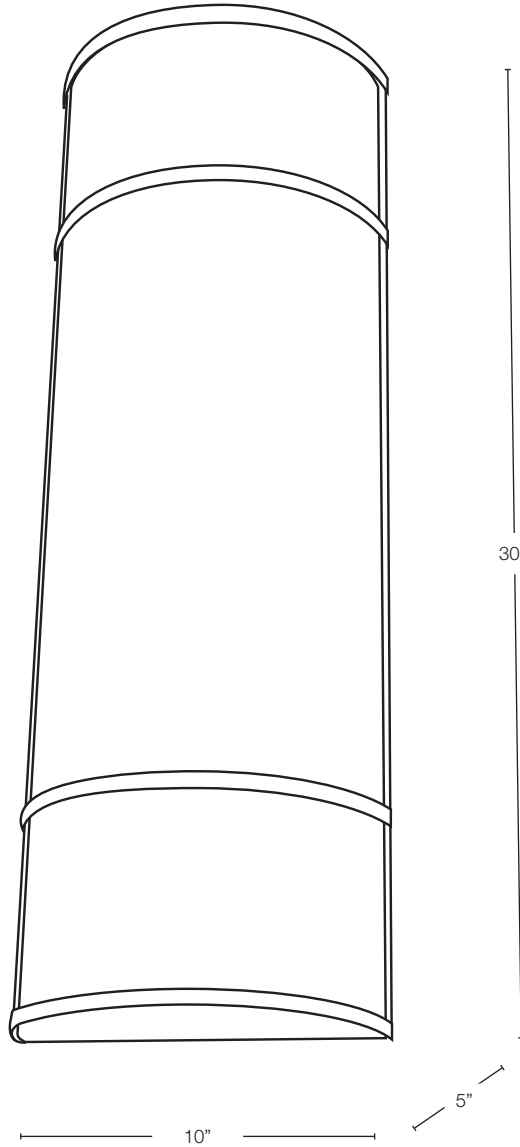

ACRYLIC

- ☐ Clear
- ☐ Clear Seedy
- ☐ Frosted Seedy
- ☐ Powder Coat Frosted
- ☐ Opaque White
- ☐ Honey

Must Specify Wet Location

Wet Listed

Ordering Example	Customer Approval	Date
SPJ8040-MB___-120V