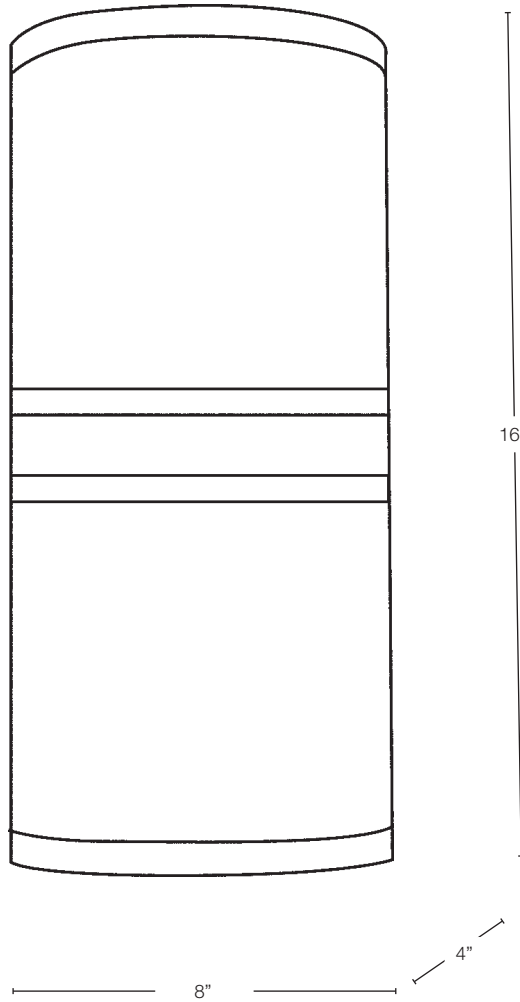

ACRYLIC

- ☐ Clear   ☐ Powder Coat Frosted
- ☐ Clear Seedy   ☐ Opaque White
- ☐ Frosted Seedy   ☐ Honey

Must Specify Wet Location

Wet Listed

Ordering Example

Customer Approval

Date

SPJ8030 ___-120V