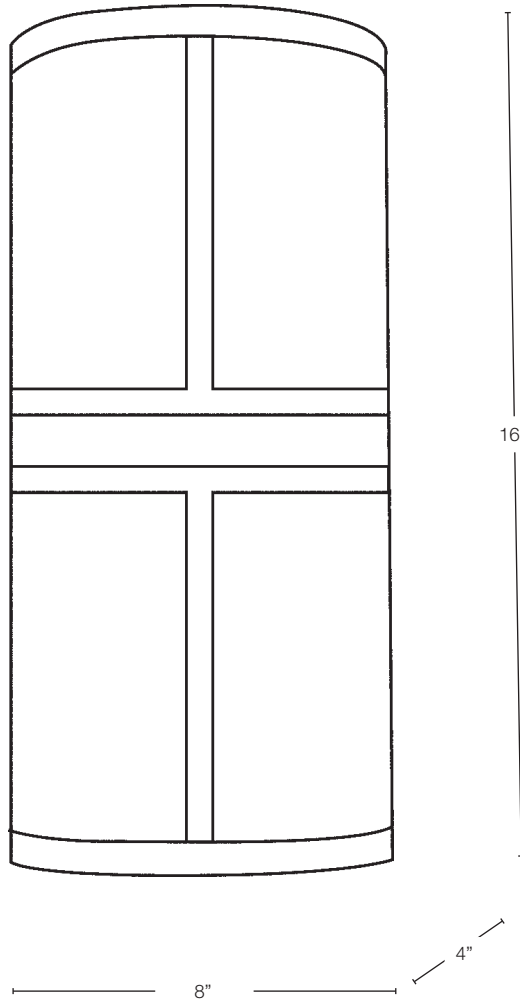

ACRYLIC

- Clear Powder Coat Frosted
- Clear Seedy Opaque White
- Frosted Seedy Honey

Must Specify Wet Location

Wet Listed

Ordering Example

Customer Approval

Date

SPJ8020___-120V