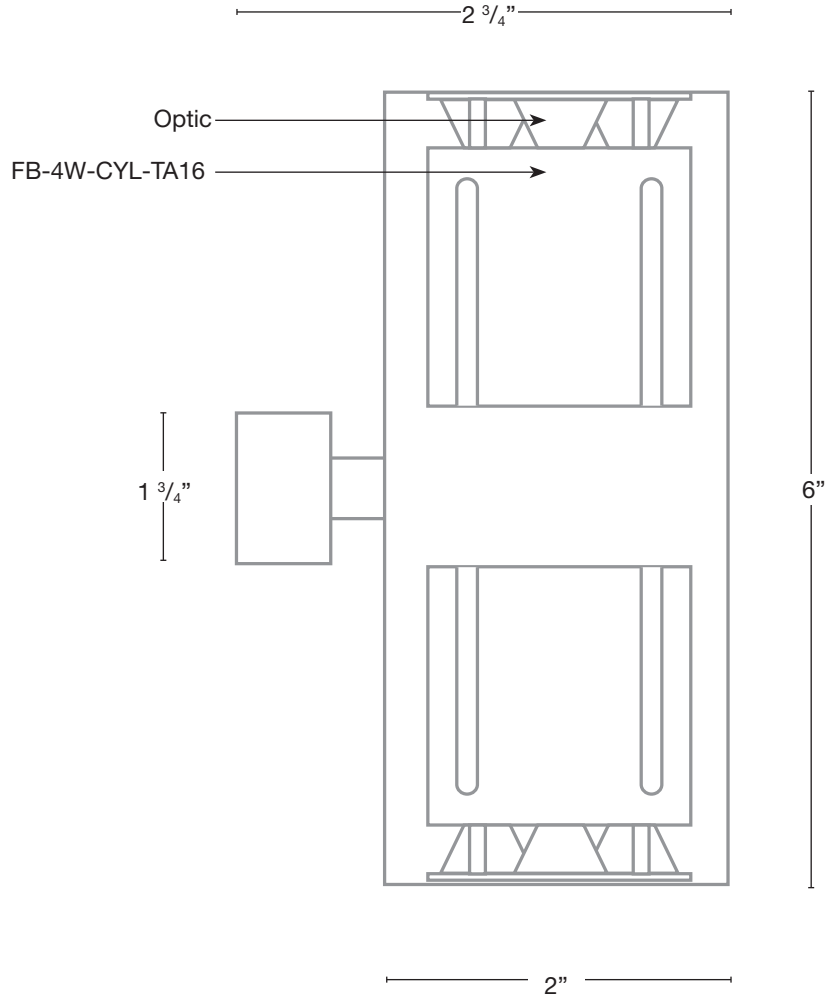

WATTAGE	LUMENS
<input type="checkbox"/> 4W	150

**COLOR TEMPERATURE**

- 2700K
- RGBW

Custom options are available

**ELECTRICAL**

- 12V-15V

**OPTICS**

- WIDE ANGLE FLOOD 120d