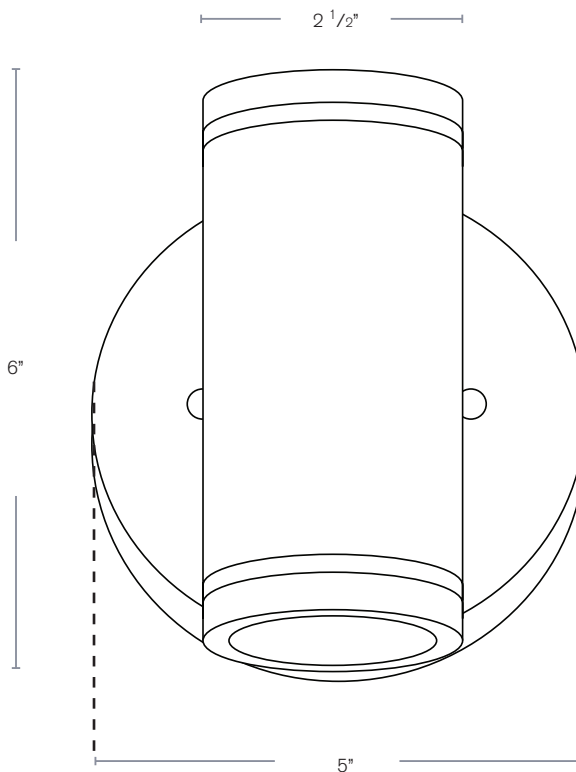

Model: **SPJ701-3**

Finish: PVD Polished

Directional Light Down

DESCRIPTION

- Model#:** SPJ701-3
- Material:** Solid Brass
- Finish:** PVD Polished
- Electrical:** 12V
- Lamp:** (2) FB-3W-CYL-TA105
- Color Temp:** 2700K
- Optic:** 40°

SPJ701-3

SPECIFICATION FEATURES

- Finish:** Our naturally etched finishes will withstand the test of time. All finishes are individually treated insuring consistency. Our meticulous application results in a fixture that truly becomes "a one of a kind".
- Lens:** Tempered glass, secured with a high temperature adhesive. Convex lens option
- Gasket:** Housing and bezel are sealed with a high temperature "O" ring gasket
- Housing:** Machined corrosive-resistant solid brass. Stainless steel hardware.
- Mounting:** Equipped with standard 1/2" NPT threaded male fitting.
- Electrical:** Available in 12v
- Labels:** ETL Standard Wet Label
C-ETL