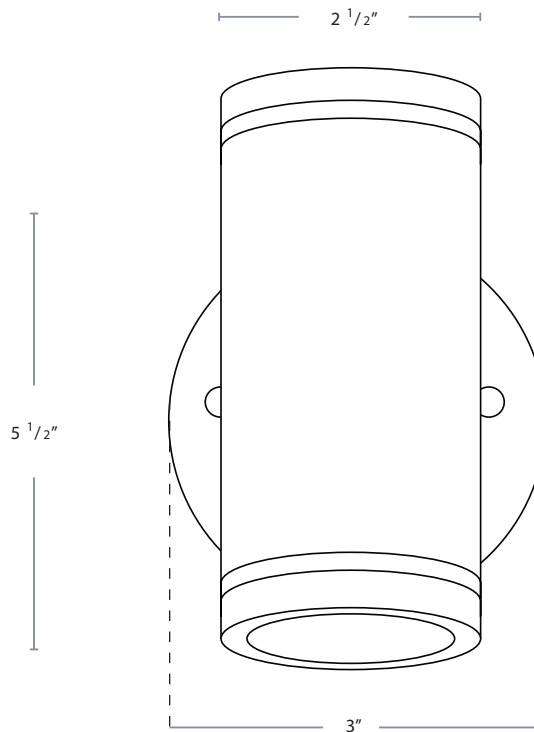

Forever Bright

SPECIFICATION FEATURES

Model: SPJ701-3
Finish: PVD Polished

Directional Light
UP/ Down

- Finish: Our naturally etched finishes will withstand the test of time. All finishes are individually treated insuring consistency. Our meticulous application results in a fixture that truly becomes "a one of a kind".
- Lens: Tempered glass, secured with a high temperature adhesive. Convex lens option
- Gasket: Housing and bezel are sealed with a high temperature "O" ring gasket
- Housing: Machined corrosive-resistant solid brass.
- Electrical: Available in 12V
- Labels: ETL Standard Wet Label
C-ETL

DESCRIPTION

Model#: SPJ701-3
Material: Solid Brass
Finish: PVD Polished
Electrical: 12V
Lamp: (2) FB-2W-CYL-TA16
Color Temp: 2700K
Optic: SPOT, FLOOD, WIDE FLOOD
WIDE ANGLE FLOOD

ORDERING INFORMATION

Model#	Finishes	Optic	Color Temp.	Electrical
SPJ701-3-TF	PVDP	FLOOD	2700K	12V
SPJ701-3-TF	V = Verde M = Moss AG = Aged Brass MBR= Matte Bronze GM = Gun Metal	B = Black R = Rusty PVDP = PVD Polished PVDS = PVD Satin	SPOT FLOOD WIDE FLOOD WIDE ANGLE FLOOD	27K 3K 4K 12v 120v