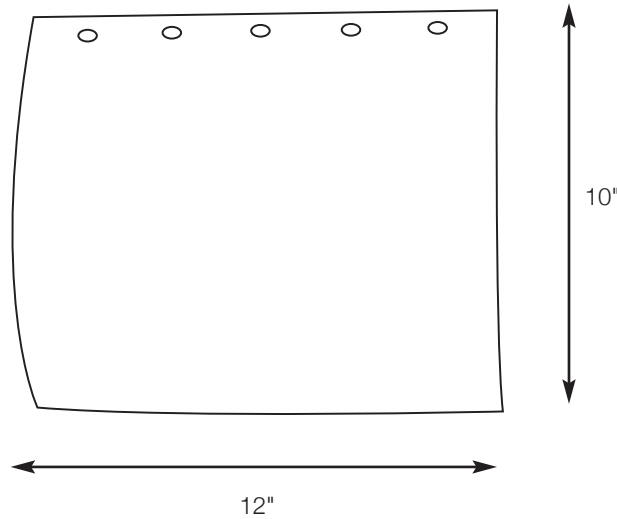

SPJ700

Wall Mount

*Unlimited LED Lumen
Packages & Color
Temperatures Available!*

SPJ-A19
12V
2W or 4W

FB-MP1000
120V
10W
1000 LUMENS
WARM DIMMING

- MODEL:** SPJ700
- MATERIAL :** Marine Grade Stainless Steel
- FINISH :** Brushed
- ELECTRICAL :** 120v
- SOCKET :** 1 Medium Base
- LAMP :** Specify
- FLUORESCENT OPTIONS :** PL-13W, PLT-26W, PLT-32W, PLT-42W