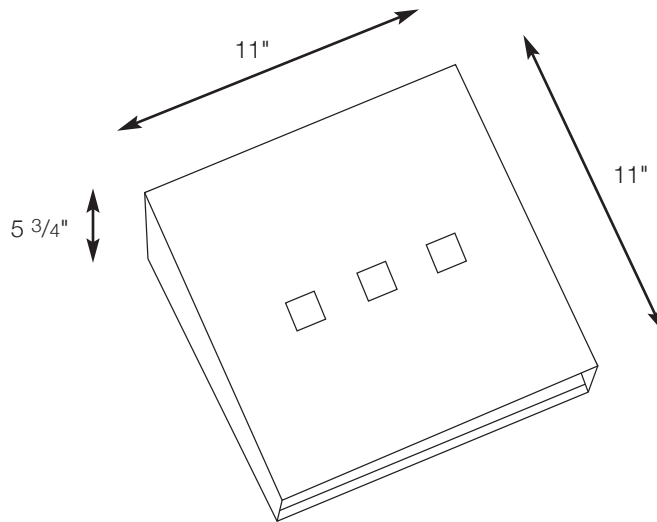

SPJ515-3

Wall Mount

Unlimited LED Lumen Packages & Color Temperatures Available!

SPJ-A19
12V
2W or 4W

FB-MP1000
120V
10W
1000 LUMENS
WARM DIMMING

- MODEL:** SPJ515-3
- MATERIAL :** Brass or Marine Grade Stainless Steel
- FINISH :** Brushed
- GLASS :** Specify
- ELECTRICAL :** 120v
- SOCKET :** 1 Medium Base
- LAMP :** Specify
- FLUORESCENT OPTIONS :** PL-13W, PLT-26W, PLT-32W, PLT-42W