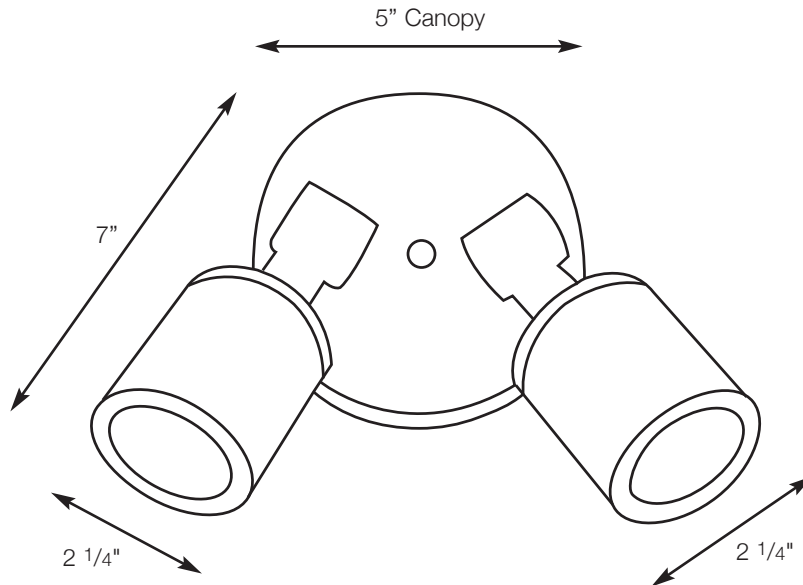

SPJ51-12

Directional Down Light

MODEL: SPJ51-12
MATERIAL : Solid Brass
FINISH : Specify
ELECTRICAL : 12v
SOCKET : All Weather Ceramic
LAMP : MR-16 50W Max. (not included)
MOUNTING : Surface Canopy Mounted