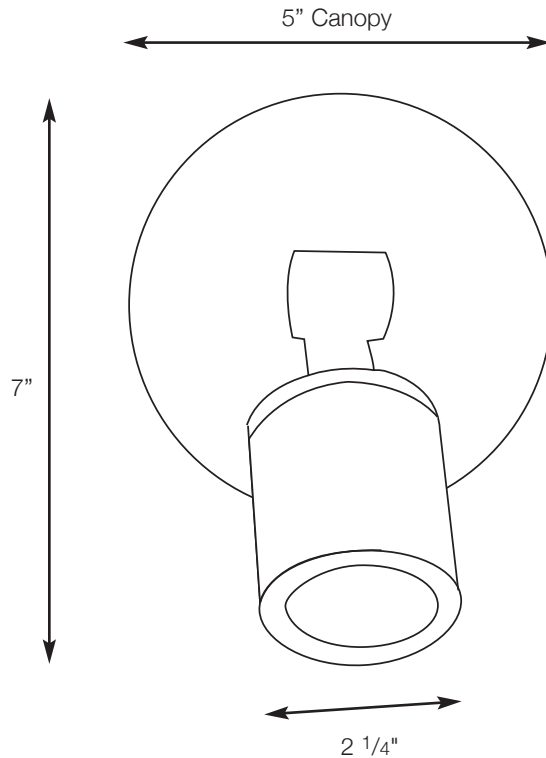

SPJ51-11

Directional Down Light

MODEL: SPJ51-11
MATERIAL : Solid Brass
FINISH : Specify
ELECTRICAL : 12v
SOCKET : All Weather Ceramic
LAMP : MR-16 50W Max. (not included)
MOUNTING : Surface Canopy Mounted