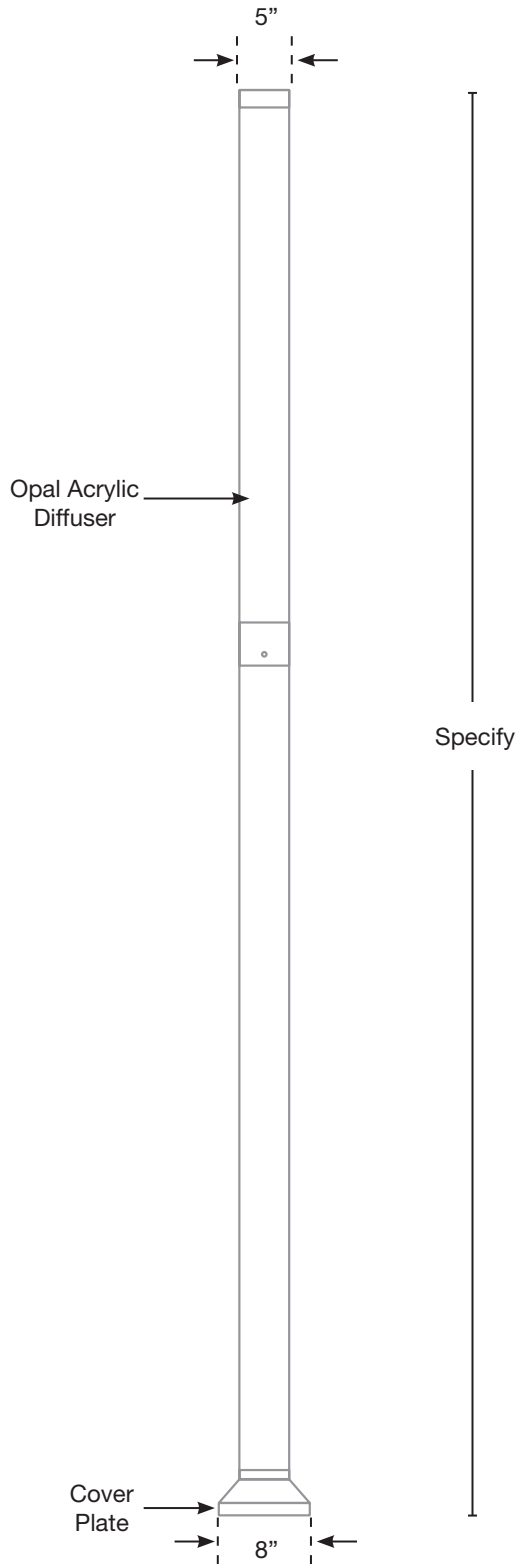

MODEL: **SPJ5000**  
 MATERIAL: **Solid Brass**  
 FINISH: **Stainless Steel**  
 ELECTRICAL: **12V or 120V**  
 LAMP: **32t-8 Fluorescent**  
 MOUNTING: **Concrete Footing**

**FINISHES**

- Matte Bronze (MBR)
- Verde (V)
- Moss (M)
- Black (B)
- Rusty (R)
- Satin Brass (SB)
- Aged Brass (AG)
- Raw Copper (RC)
- Natural Copper (NC)

**ELECTRICAL**

- 12V       220V
- 120V

Wet Listed

Ordering Example

Customer Approval

Date

SPJ5000