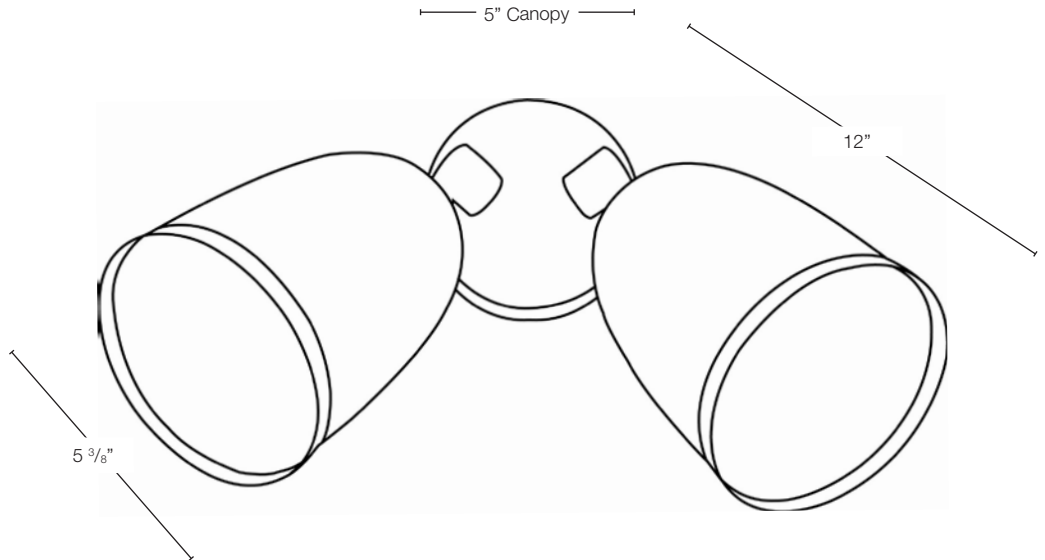

PVD PREMIUM

- ☐ PVD Polished (PVDP)
- ☐ PVD Satin (PVDS)
- ☐ PVD Graphite (PVDG)
- ☐ PVD Bronze (PVDBZ)
- ☐ PVD Black (PVDBL)

Wet Listed

Ordering Example

Customer Approval

Date

SPJ50-06-PVDG-120V