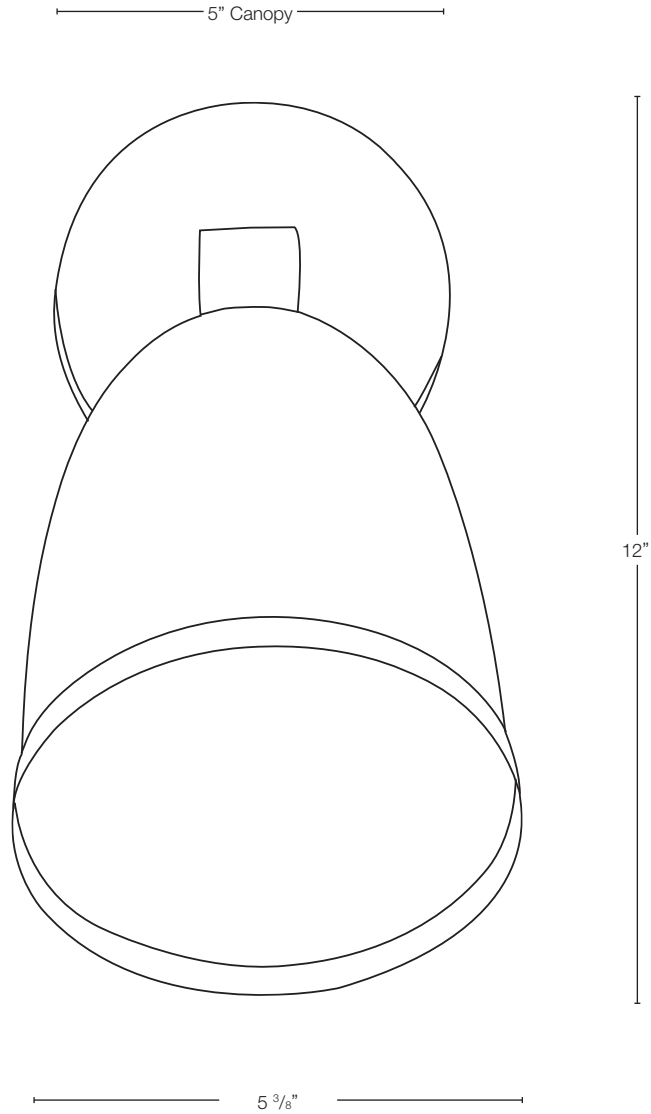

Wet Listed

Ordering Example

Customer Approval

Date

SPJ50-05-B-120V