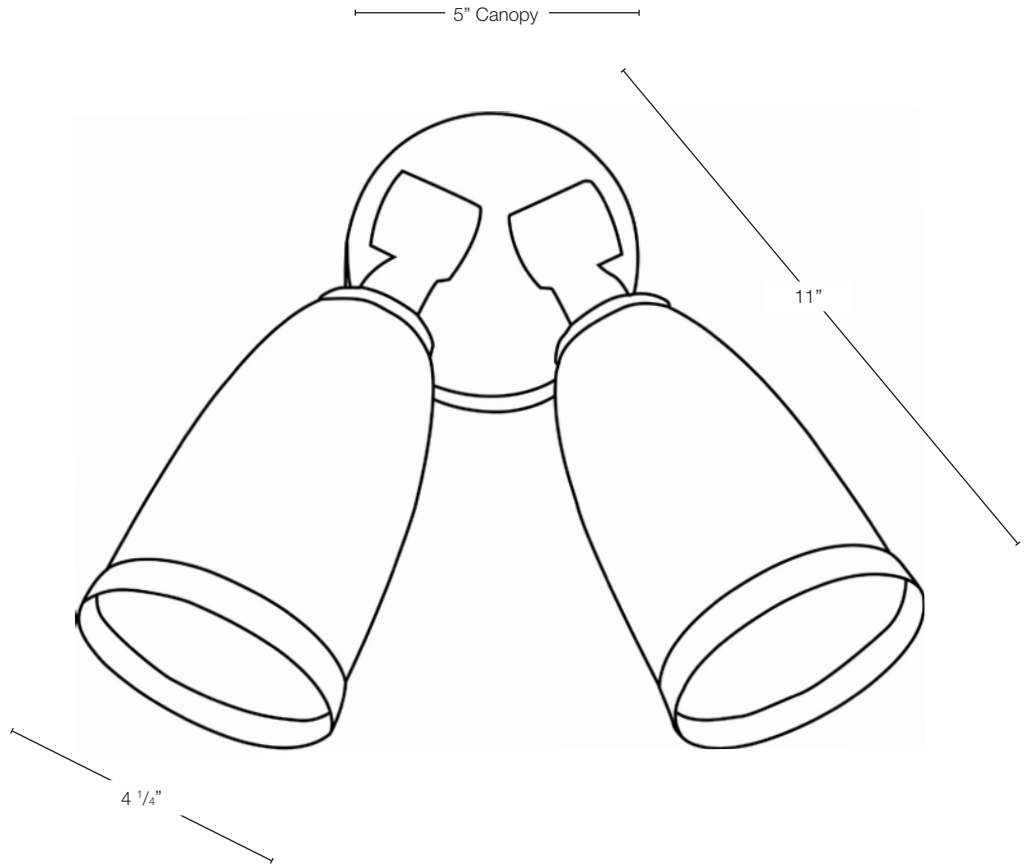

PVD PREMIUM

- ☐ PVD Polished (PVDP)
- ☐ PVD Satin (PVDS)
- ☐ PVD Graphite (PVDG)
- ☐ PVD Bronze (PVDBZ)
- ☐ PVD Black (PVDBL)

Wet Listed

Ordering Example

Customer Approval

Date

SPJ50-03-AG-120V