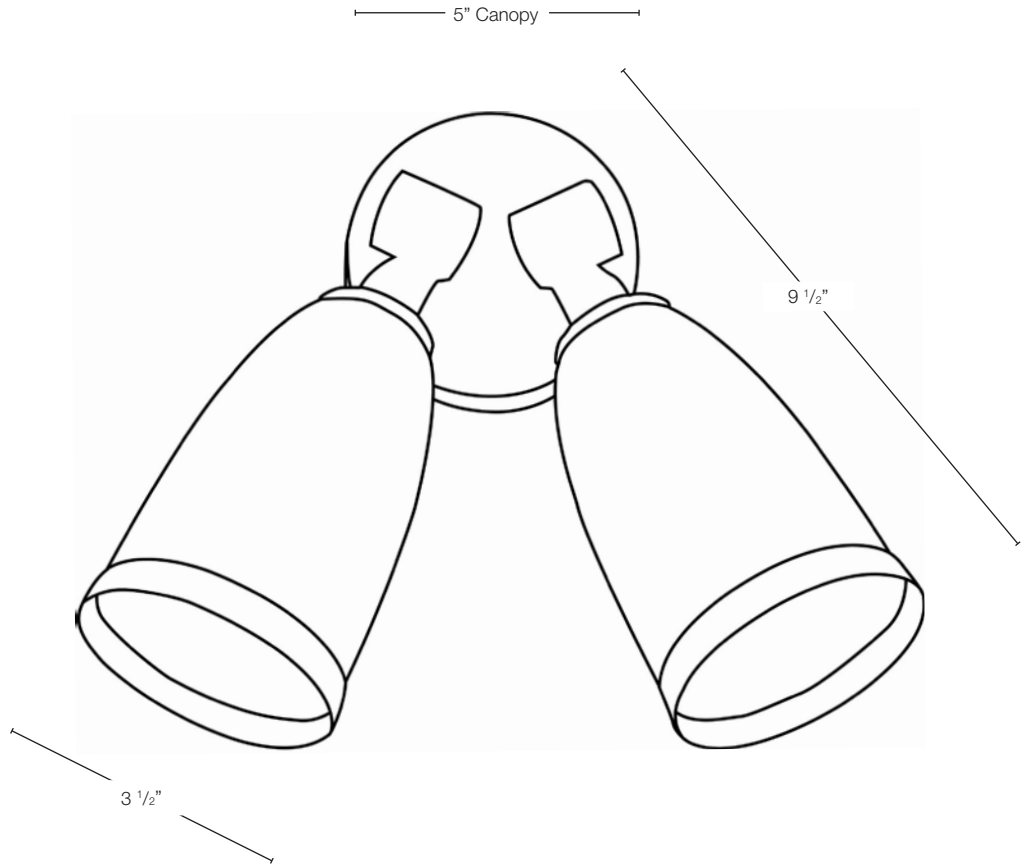

PVD PREMIUM

- ☐ PVD Polished (PVDP)
- ☐ PVD Satin (PVDS)
- ☐ PVD Graphite (PVDG)
- ☐ PVD Bronze (PVDBZ)
- ☐ PVD Black (PVDBL)

Wet Listed

Ordering Example

Customer Approval

Date

SPJ50-02-V-120V