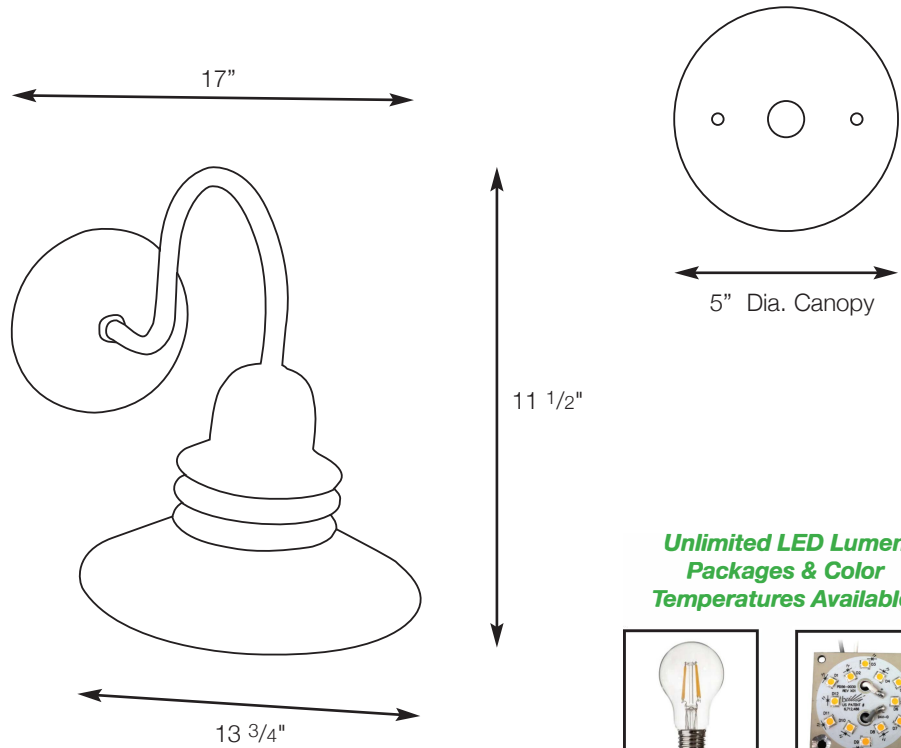

**SPJ49-02**

Accent

*Unlimited LED Lumen Packages & Color Temperatures Available!*

SPJ-A19  
12V  
2W or 4W

FB-MP1000  
120V  
10W  
1000 LUMENS  
WARM DIMMING

- MODEL:** SPJ49-02
- MATERIAL :** Solid Brass or Copper
- FINISH :** Specify
- GLASS :** Specify
- ELECTRICAL :** 120v
- SOCKET :** Medium Base
- LAMP :** 100w Max. (not included)
- MOUNTING :** Wall Mount