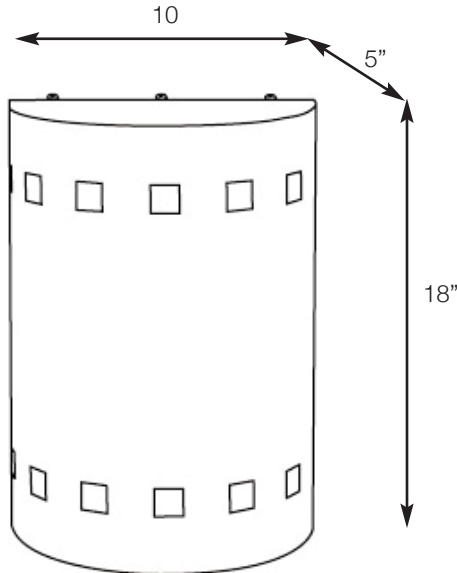

# SPJ48-03B

Up / Down Accent

**Unlimited LED Lumen Packages & Color Temperatures Available!**

SPJ-A19  
12V  
2W or 4W

FB-MP1000  
120V  
10W  
1000 LUMENS  
WARM DIMMING

- MODEL:** SPJ48-03B
- MATERIAL :** Solid Brass
- FINISH :** Specify
- GLASS :** Specify
- ELECTRICAL :** 120v
- SOCKET :** Medium Base, Twin Socket
- LAMP :** Specify
- FLUORESCENT OPTIONS :** PL-13W, PLT-26W, PLT-32W, PLT-42W
- MOUNTING :** Flush Mount

*Specify Wet Location  
Available Downlight only*

DRAWN BY: MMC

BASE DESIGN: SPJ

DATE: 01-10-10