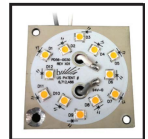

# SPJ48-02B

Up / Down Accent

*Unlimited LED Lumen Packages & Color Temperatures Available!*

SPJ-A19  
12V  
2W or 4W

FB-MP1000  
120V  
10W  
1000 LUMENS  
WARM DIMMING

- MODEL:** SPJ48-02B
- MATERIAL :** Solid Brass, Copper or Stainless Steel
- FINISH :** Specify
- GLASS :** Specify
- ELECTRICAL :** 120v
- SOCKET :** Medium Base, Twin Socket
- LAMP :** Specify
- FLUORESCENT OPTIONS :** PL-13W, PLT-26W, PLT-32W, PLT-42W
- MOUNTING :** Flush Mount