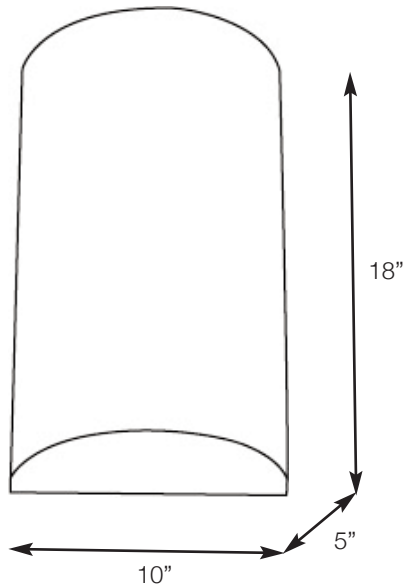

# SPJ48-02B

Up / Down Accent

*Unlimited LED Lumen Packages & Color Temperatures Available!*

SPJ-A19  
12V  
2W or 4W

FB-MP1000  
120V  
10W  
1000 LUMENS  
WARM DIMMING

- MODEL:** SPJ48-02B
- MATERIAL :** Solid Brass, Copper or Stainless Steel
- FINISH :** Specify
- GLASS :** Specify
- ELECTRICAL :** 120v
- SOCKET :** Medium Base, Twin Socket
- LAMP :** Specify
- FLUORESCENT OPTIONS :** PL-13W, PLT-26W, PLT-32W, PLT-42W
- MOUNTING :** Flush Mount