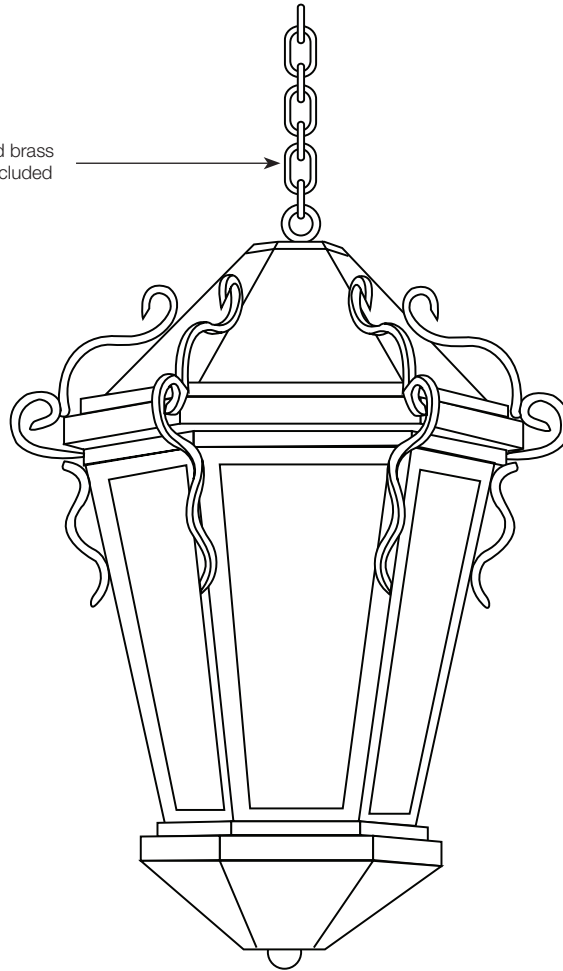

MODEL: **SPJ46-11B**
 MATERIAL: **Solid Brass**
 FINISH SHOWN: **Verde**
 GLASS: **Clear Seedy**
 ELECTRICAL: **12V or 120V**
 SOCKET: **(3) Light Candelabra**
 MOUNTING: **Hanging**

LED OPTION

Integrated FB-RD8 Board & Driver
 (Standard)

ELECTRICAL

- 12V
- 120V
- 120V-277V

FINISHES

- Matte Bronze (MBR)
- Verde (V)
- Moss (M)
- Black (B)
- Rusty (R)
- Satin Brass (SB)
- Aged Brass (AG)
- Raw Copper (RC)
- Natural Copper (NC)

PVD PREMIUM

- PVD Polished (PVDP)
- PVD Satin (PVDS)
- PVD Graphite (PVDG)
- PVD Bronze (PVDBZ)
- PVD Black (PVDBL)

GLASS

- Clear
- Clear Seedy
- Frosted
- Frosted Seedy
- White Swirl
- White Iridescent
- Honey Swirl
- Honey Iridescent
- Rose Swirl

18" solid brass chain included

17"

20"

Mounting Canopy

5" Canopy

Wet Listed