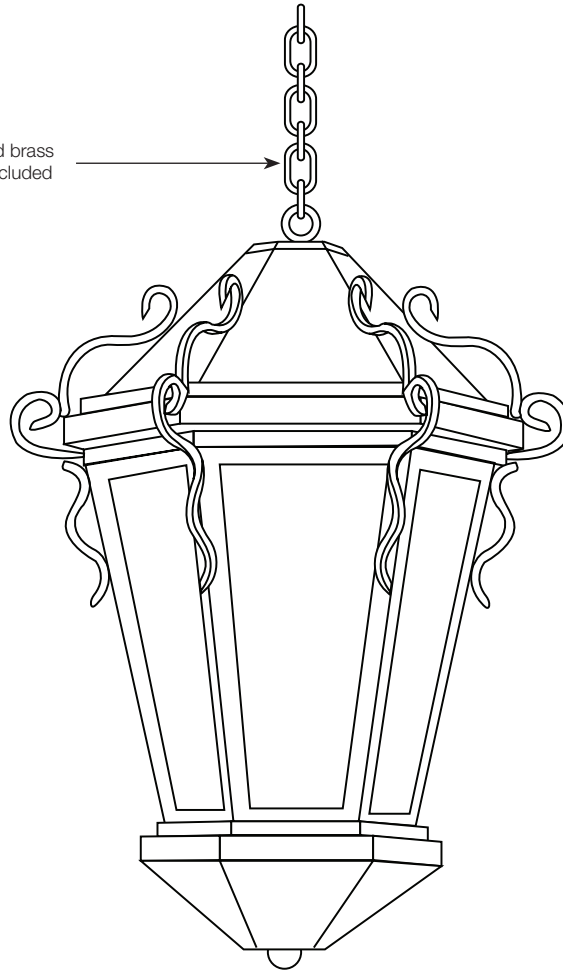

MODEL: **SPJ46-11A**
 MATERIAL: **Solid Brass**
 FINISH SHOWN: **Verde**
 GLASS: **Clear Seedy**
 ELECTRICAL: **12V or 120V**
 SOCKET: **(3) Light Candelabra**
 MOUNTING: **Hanging**

LED OPTION

Integrated FB-RD8 Board & Driver
 (Standard)

ELECTRICAL

- 12V
- 120V
- 120V-277V

FINISHES

- Matte Bronze (MBR)
- Verde (V)
- Moss (M)
- Black (B)
- Rusty (R)
- Satin Brass (SB)
- Aged Brass (AG)
- Raw Copper (RC)
- Natural Copper (NC)

PVD PREMIUM

- PVD Polished (PVDP)
- PVD Satin (PVDS)
- PVD Graphite (PVDG)
- PVD Bronze (PVDBZ)
- PVD Black (PVDBL)

GLASS

- Clear
- Clear Seedy
- Frosted Seedy
- Frosted
- White Swirl
- White Iridescent
- Honey Swirl
- Honey Iridescent
- Rose Swirl

18" solid brass chain included

15 1/2"

12"

Mounting Canopy

5" Canopy

Wet Listed