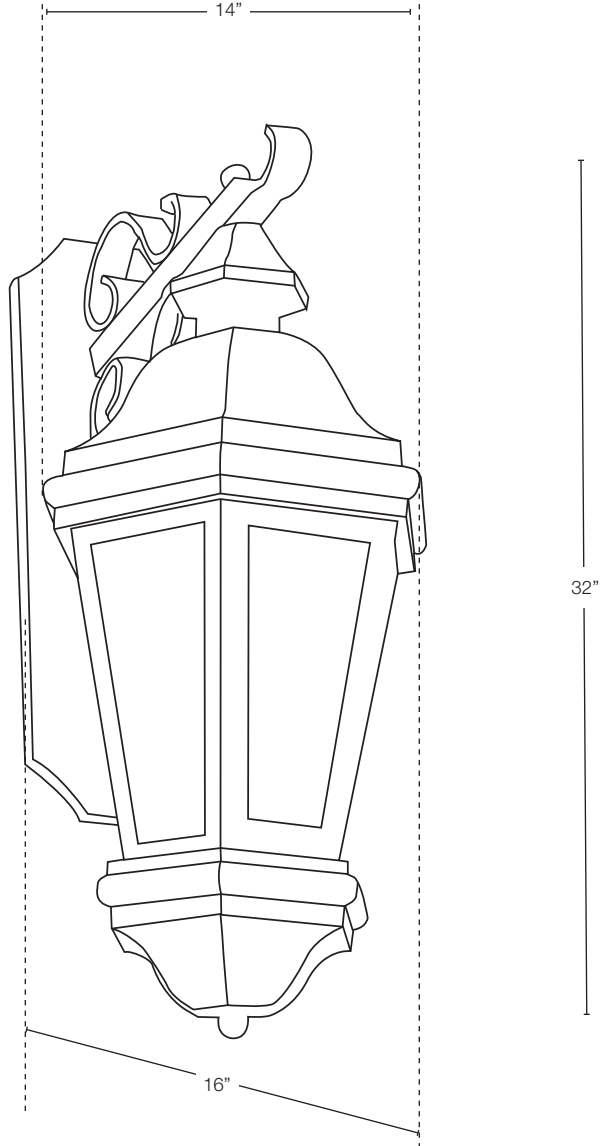

Wet Listed

Ordering Example

Customer Approval

Date

SPJ46-04B-MBR-CS-120V