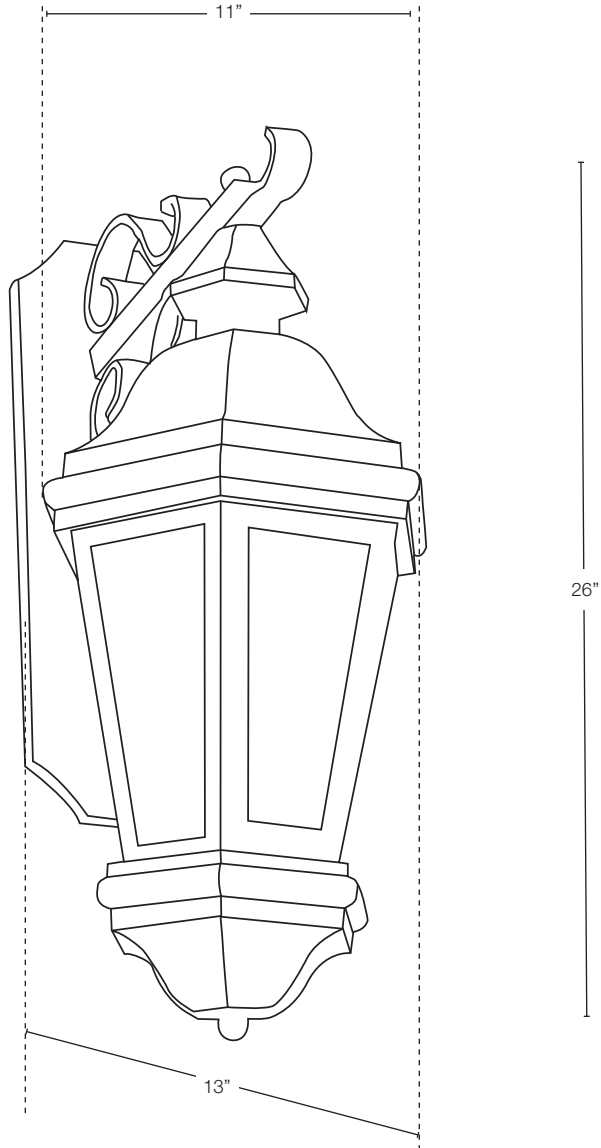

Wet Listed

Ordering Example

Customer Approval

Date

SPJ46-04A-MBR-CS-120V