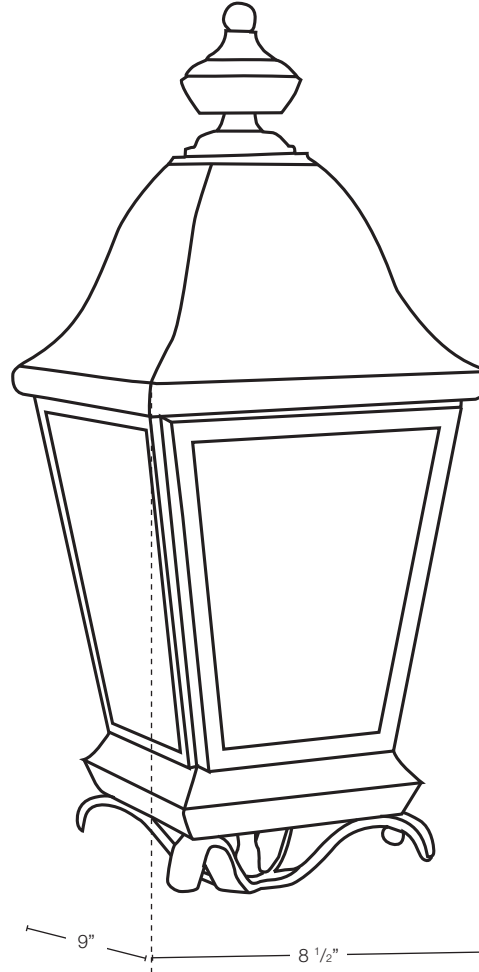

23"

9"

8 1/2"

Wet Listed

Ordering Example

Customer Approval

Date

SPJ46-02B-AG-CS-120V