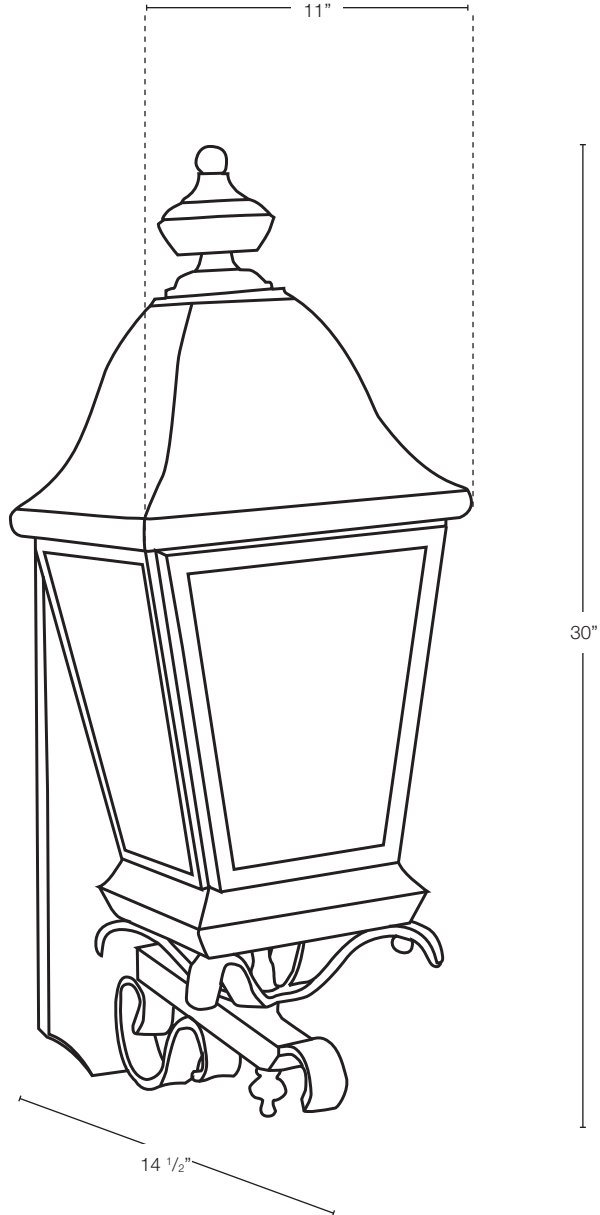

Wet Listed

Ordering Example

Customer Approval

Date

SPJ46-01B-MBR-CS-120V