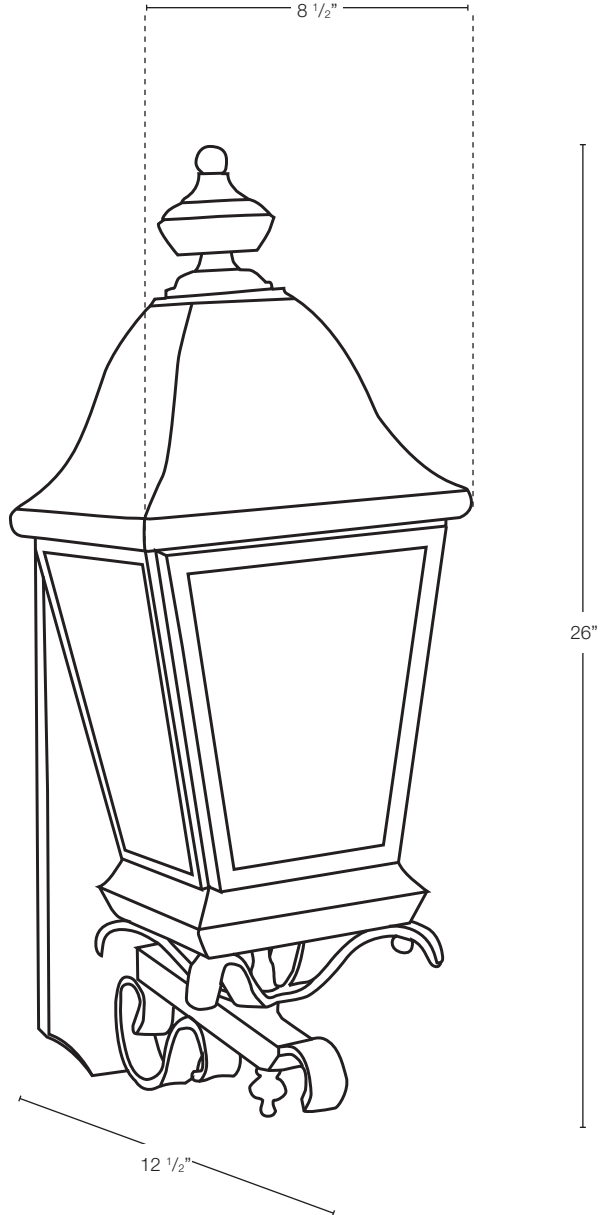

Wet Listed

Ordering Example

Customer Approval

Date

SPJ46-01A-MBR-CS-120V