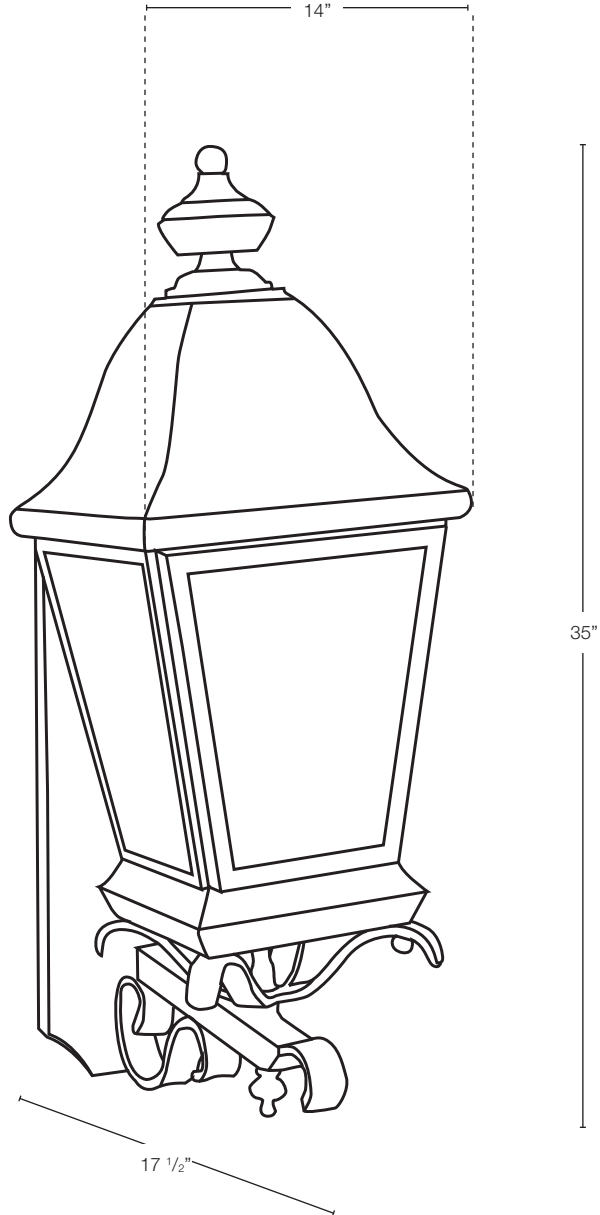

Wet Listed

Ordering Example

Customer Approval

Date

SPJ46-01C-MBR-CS-120V