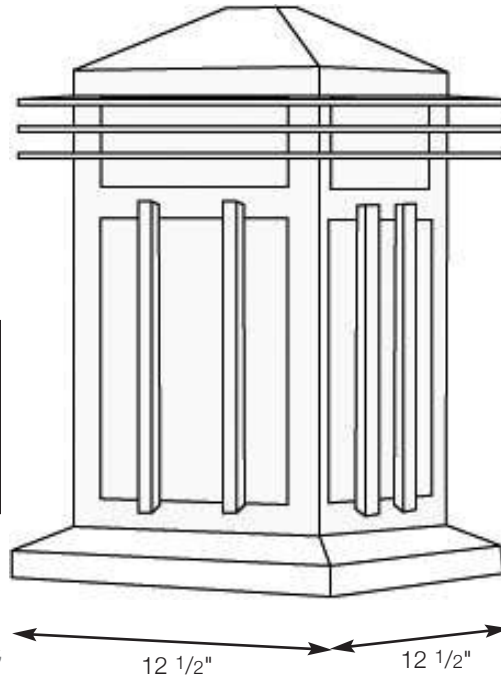

SPJ44-10B

Lantern

Unlimited LED Lumen Packages & Color Temperatures Available!

SPJ-A19
12V
2W or 4W

FB-MP1000
120V
10W
1000 LUMENS
WARM DIMMING

18 1/4"

12 1/2"

12 1/2"

MODEL:	SPJ44-10B
MATERIAL :	Solid Brass or Stainless Steel
FINISH :	Specify
GLASS :	Specify
ELECTRICAL :	120v
SOCKET :	Medium Base
LAMP :	100W Max.
FLUORESCENT OPTIONS :	PL-13W, PLT-26W, PLT-32W, PLT-42W
MOUNTING :	Column Mount