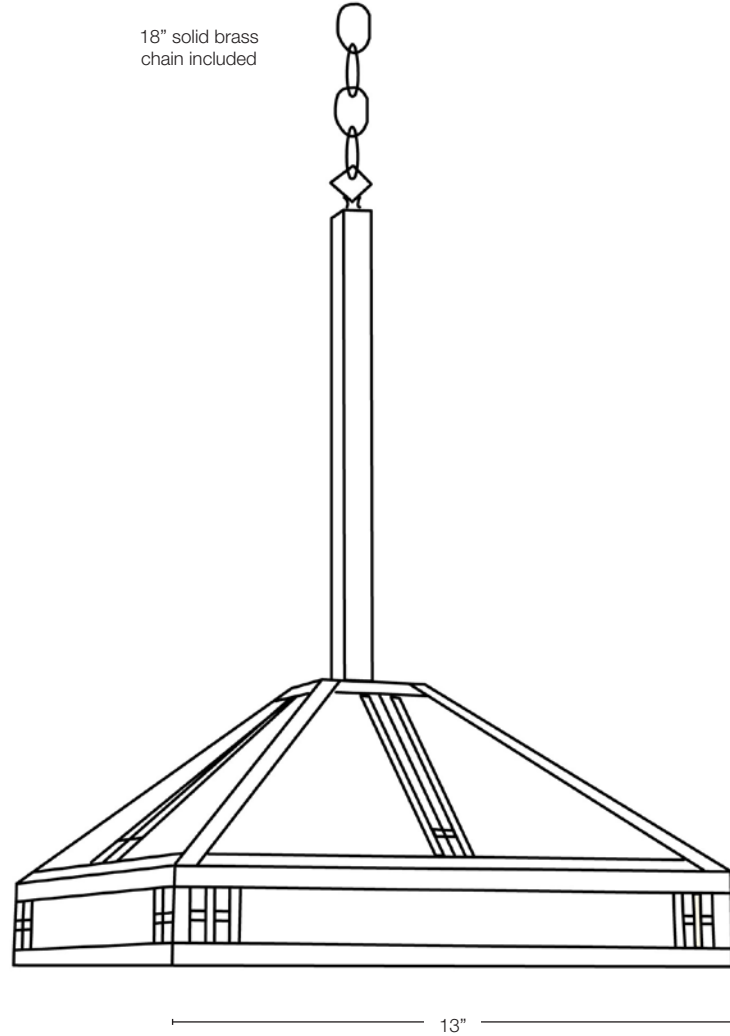

MODEL: **SPJ42-04A**  
 MATERIAL: **Solid Brass**  
 FINISH SHOWN: **Verde**  
 GLASS: **Honey Swirl**  
 ELECTRICAL: **12V or 120V**  
 SOCKET: **(4) Medium Base**  
 MOUNTING: **Pendant**

**LED OPTION**

18" solid brass chain included

Mounting Canopy

Wet Listed

Ordering Example

Customer Approval

Date

SPJ42-04A-V-HS-120V