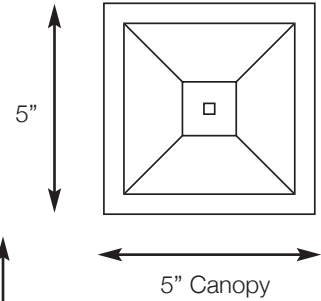

SPJ42-04A

Pendant

18" Solid Brass Chain Included

Mounting Canopy

5"

20"

5" Canopy

Unlimited LED Lumen Packages & Color Temperatures Available!

SPJ-A19
12V
2W or 4W

FB-MP1000
120V
10W
1000 LUMENS
WARM DIMMING

MODEL :	SPJ42-04A
MATERIAL :	Solid Brass
FINISH :	Specify
GLASS :	Specify
ELECTRICAL :	120v
SOCKET :	(4) Medium Base
LAMP :	60w Max.
FLUORESCENT OPTIONS :	PL-13W, PLT-26W, PLT-32W, PLT-42W
MOUNTING :	Pendant Mount