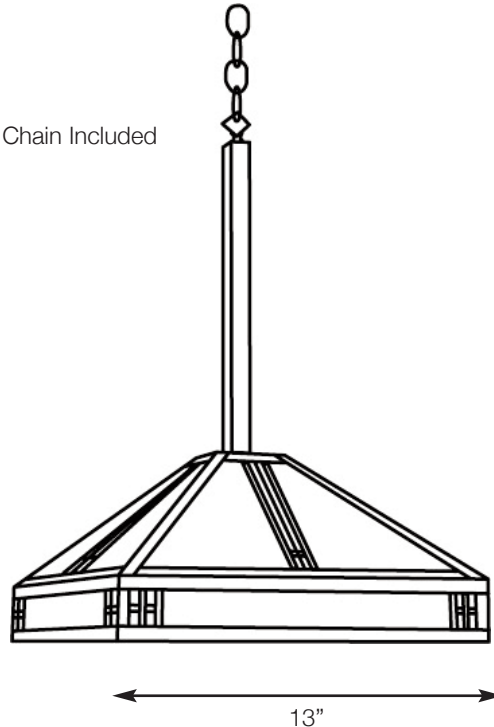

SPJ42-04A

Pendant

18" Solid Brass Chain Included

Mounting Canopy

5"

20"

5" Canopy

Unlimited LED Lumen Packages & Color Temperatures Available!

SPJ-A19
12V
2W or 4W

FB-MP1000
120V
10W
1000 LUMENS
WARM DIMMING

MODEL :	SPJ42-04A
MATERIAL :	Solid Brass
FINISH :	Specify
GLASS :	Specify
ELECTRICAL :	120v
SOCKET :	(4) Medium Base
LAMP :	60w Max.
FLUORESCENT OPTIONS :	PL-13W, PLT-26W, PLT-32W, PLT-42W
MOUNTING :	Pendant Mount