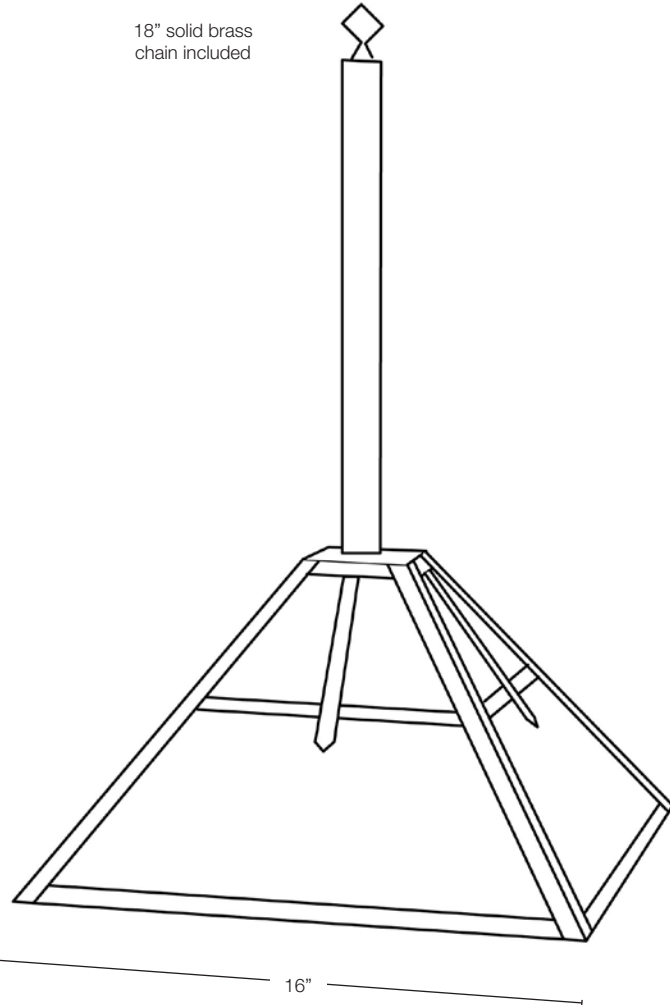

MODEL: **SPJ42-03B**
 MATERIAL: **Solid Brass**
 FINISH SHOWN: **Rusty**
 GLASS: **Frosted Seedy**
 ELECTRICAL: **12V or 120V**
 SOCKET: **(4) Medium Base**
 MOUNTING: **Pendant**

LED OPTION

Integrated FB-RD8 Board & Driver
(Standard)

GLASS

- Clear
- Clear Seedy
- Frosted Seedy
- Frosted
- White Swirl
- White Iridescent
- Honey Swirl
- Honey Iridescent
- Rose Swirl
- Amber Mica

Mounting Canopy

5"

Wet Listed

Ordering Example

SPJ42-03B-R-FS-120V